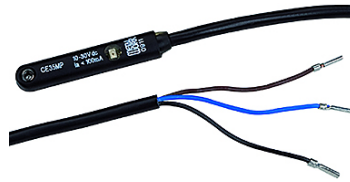

K-SENSOREN T-NUT 5

DSL reed sensor

HANSA FLEX

Lisateave

Important: The scope of supply does not include a connector. Please order separately.
Adjustable limit switches with shock absorber available on request.

Artikkel

Märgistus

Rakendamine

K- 07 15 20 92

Slotted fixing plate

on järgnevate toodete lisatarvikud

K-RUNDZYLINDER DOPP O E D Round cylinders, double acting, magnetic, non-cushioned