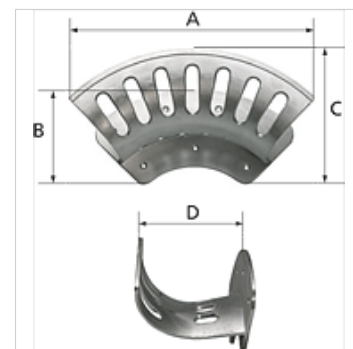

## Vihje

In combination with the rounded holder design, the fact that a small hose holder can be placed inside a large one, or a medium hose holder inside a maxi one, creates extra storage capacity without any increase in the space required.

## Kirjeldus

Easy mounting on the wall with variable hole pattern (7 drilled holes). Suitable for holding hoses, cables or ropes. Unpainted. Countersunk holes guarantee a smooth surface in the mounting area.