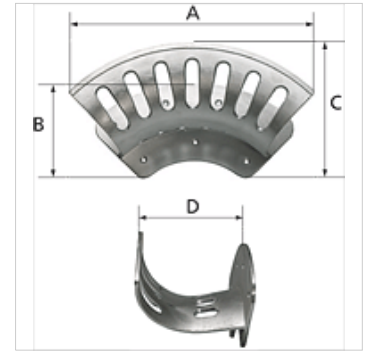

## Omadused

**Materjal** Aluminium, unpainted

## Vihje

In combination with the rounded holder design, the fact that a small hose holder can be placed inside a large one, or a medium hose holder inside a maxi one, creates extra storage capacity without any increase in the space required.

## Kirjeldus

Easy mounting on the wall with variable hole pattern (7 drilled holes). Suitable for holding hoses, cables or ropes. Unpainted. Countersunk holes guarantee a smooth surface in the mounting area.