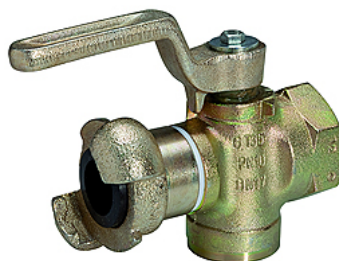

# K-BKR ECKFORM KUPP IG

Plug valves with coupling, one side sealing, female threaded, with lever stop and exhaust

**HANSA FLEX**

## Artikkel

| Märgistus      | Ühendus | DN | H<br>(mm) | L<br>(mm) | SW<br>(mm) |
|----------------|---------|----|-----------|-----------|------------|
| K- 07 35 05 41 | G 1/2   | 15 | 93,0      | 131,0     | 41         |
| K- 07 35 05 42 | G 3/4   | 17 | 93,0      | 124,0     | 41         |
| K- 07 35 05 40 | G 1     | 17 | 93,0      | 124,0     | 41         |