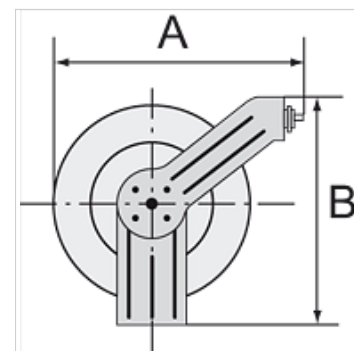

# K-SCHL-AUFROLLER SCHWEISS

Hose reel, welding type

**HANSA FLEX**

## Omadused

**Voolikud** Welding hose for oxygen and acetylene, red and blue, made from synthetic rubber.

**Töörõhk** max 10 baari

**Paigaldus** Wall, floor or ceiling

**Sisend** Oxygen G 1/4 male, right-hand thread with 60° inside cone, Acetylene G 3/8 male, left-hand thread with 60° inside cone

## Kirjeldus

Heavy-duty steel design for industrial applications. Blue, powder-coated housing. Special reel guide prevents excessive wear on the hose. An automatic latching mechanism allows the hose to be engaged at any length. Enclosed spring. Precise locking device for continuous feeding or latching mechanism.

## Artikkel

Märgistus	Vooliku mõõt	Kõrgus (mm)	Läbimõõt (mm)	Vooliku pikkus (m)
K- 07 10 06 28	Oxygen: 16.5 mm x 6 mm, Acetylene: 17 mm x 10 mm	360	320	15