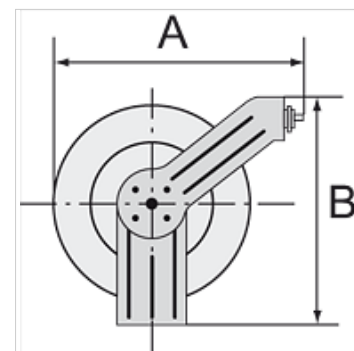

# K-SCHL-AUFROLLER SCHWEISS

Hose reel, welding type

**HANSA FLEX**

## Omadused

<b>Voolikud</b>	Welding hose for oxygen and acetylene, red and blue, made from synthetic rubber.
<b>Töörõhk</b>	max 10 baari
<b>Paigaldus</b>	Wall, floor or ceiling
<b>Sisend</b>	Oxygen G 1/4 male, right-hand thread with 60° inside cone, Acetylene G 3/8 male, left-hand thread with 60° inside cone

## Kirjeldus

Heavy-duty steel design for industrial applications. Blue, powder-coated housing. Special reel guide prevents excessive wear on the hose. An automatic latching mechanism allows the hose to be engaged at any length. Enclosed spring. Precise locking device for continuous feeding or latching mechanism.

## Artikkel

Märgistus	Vooliku mõõt	Kõrgus (mm)	Läbimõõt (mm)	Vooliku pikkus (m)
K- 07 10 06 28	Oxygen: 16.5 mm x 6 mm, Acetylene: 17 mm x 10 mm	360	320	15