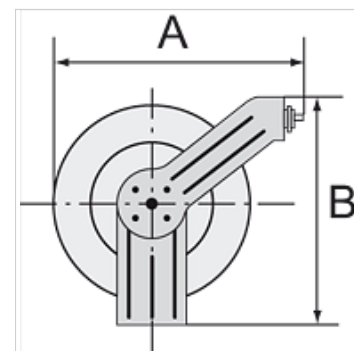

K-SCHL-AUFROLLER SCHWEISS

Hose reel, welding type

HANSA FLEX

Omadused

Voolikud Welding hose for oxygen and acetylene, red and blue, made from synthetic rubber.

Töörõhk max 10 baari

Paigaldus Wall, floor or ceiling

Sisend Oxygen G 1/4 male, right-hand thread with 60° inside cone, Acetylene G 3/8 male, left-hand thread with 60° inside cone

Vihje

Lisaandmed saate soovi korral.

Kirjeldus

Heavy-duty steel design for industrial applications. Blue, powder-coated housing. Special reel guide prevents excessive wear on the hose. An automatic latching mechanism allows the hose to be engaged at any length. Enclosed spring. Precise locking device for continuous feeding or latching mechanism.

Artikkel

Märgistus	Vooliku mõõt	Kõrgus (mm)	Läbimõõt (mm)	Vooliku pikkus (m)
K- 07 10 06 28	Oxygen: 16.5 mm x 6 mm, Acetylene: 17 mm x 10 mm	360	320	15