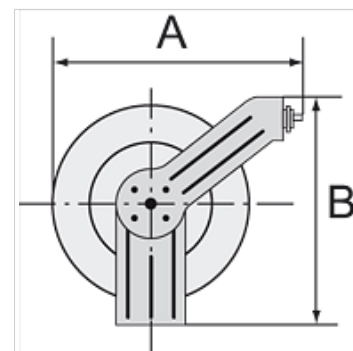

K-SCHL-AUFROLLER SCHWEISS

Hose reel, welding type

HANSA FLEX

Omadused

Voolikud	Welding hose for oxygen and acetylene, red and blue, made from synthetic rubber.
Töörõhk	max 10 baari
Paigaldus	Wall, floor or ceiling
Sisend	Oxygen G 1/4 male, right-hand thread with 60° inside cone, Acetylene G 3/8 male, left-hand thread with 60° inside cone

Vihje

Lisaandmed saate soovi korral.

Kirjeldus

Heavy-duty steel design for industrial applications. Blue, powder-coated housing. Special reel guide prevents excessive wear on the hose. An automatic latching mechanism allows the hose to be engaged at any length. Enclosed spring. Precise locking device for continuous feeding or latching mechanism.

Artikkel

Märgistus	Vooliku mõõt	Kõrgus (mm)	Läbimõõt (mm)	Vooliku pikkus (m)
K- 07 10 06 28	Oxygen: 16.5 mm x 6 mm, Acetylene: 17 mm x 10 mm	360	320	15