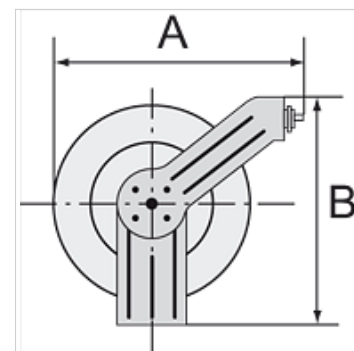

K-SCHL-AUFROLLER SCHWEISS

Hose reel, welding type

HANSA FLEX

Omadused

Voolikud	Welding hose for oxygen and acetylene, red and blue, made from synthetic rubber.
Töörõhk	max 10 baari
Paigaldus	Wall, floor or ceiling
Sisend	Oxygen G 1/4 male, right-hand thread with 60° inside cone, Acetylene G 3/8 male, left-hand thread with 60° inside cone

Vihje

Lisaandmed saate soovi korral.

Kirjeldus

Heavy-duty steel design for industrial applications. Blue, powder-coated housing. Special reel guide prevents excessive wear on the hose. An automatic latching mechanism allows the hose to be engaged at any length. Enclosed spring. Precise locking device for continuous feeding or latching mechanism.

Artikkel

Märgistus	Vooliku mõõt	Kõrgus (mm)	Läbimõõt (mm)	Vooliku pikkus (m)
K- 07 10 06 28	Oxygen: 16.5 mm x 6 mm, Acetylene: 17 mm x 10 mm	360	320	15