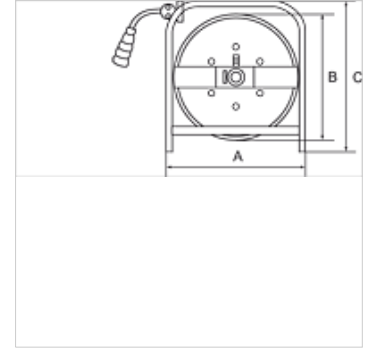

K-SCHL-AUFROLLER MOBIL

Hose reels for mobile applications

HANSA FLEX

Omadused

Voolikumaterjal	Polyurethane
Töö rõhk	max 10 baari
Töötemperatuur	-10 °C to +40 °C
Sisend	Hose stem 8 mm
Ühenduskeere	Coupling G 3/8

Vihje

Lisaandmed saate soovi korral.

Kirjeldus

Specially designed for mobile applications. This 50 m long polyurethane hose is mounted in a portable four-wheel cart made from blue anodised steel. An automatic latching mechanism allows the hose to be engaged at any length. Enclosed spring. Precise locking device for continuous feeding or latching mechanism. Reel guide prevents excessive wear on the hose.

Artikkel

Märgistus	Vooliku mõõt	A (mm)	B (mm)	C (mm)	Vooliku pikkus (m)
K- 07 10 06 16	12 mm x 8 mm	452,0	400,0	460,0	50