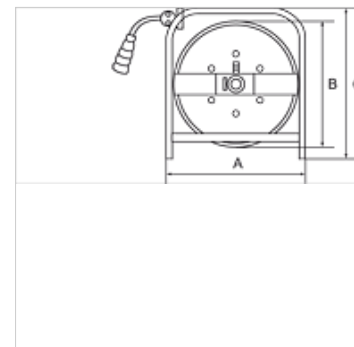

K-SCHL-AUFROLLER MOBIL

Hose reels for mobile applications

HANSA FLEX

Omadused

Voolikumaterjal	Polyurethane
Töö rõhk	max 10 baari
Töötemperatuur	-10 °C to +40 °C
Sisend	Hose stem 8 mm
Ühenduskeere	Coupling G 3/8

Vihje

Lisaandmed saate soovi korral.

Kirjeldus

Specially designed for mobile applications. This 50 m long polyurethane hose is mounted in a portable four-wheel cart made from blue anodised steel. An automatic latching mechanism allows the hose to be engaged at any length. Enclosed spring. Precise locking device for continuous feeding or latching mechanism. Reel guide prevents excessive wear on the hose.