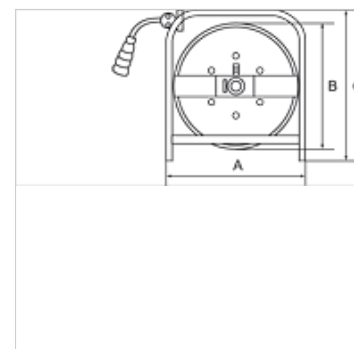

## Omadused

Voolikumaterjal	Polyurethane
Töö rõhk	max 10 baari
Töötemperatuur	-10 °C to +40 °C
Sisend	Hose stem 8 mm
Ühenduskeere	Coupling G 3/8

## Kirjeldus

Specially designed for mobile applications. This 50 m long polyurethane hose is mounted in a portable four-wheel cart made from blue anodised steel. An automatic latching mechanism allows the hose to be engaged at any length. Enclosed spring. Precise locking device for continuous feeding or latching mechanism. Reel guide prevents excessive wear on the hose.