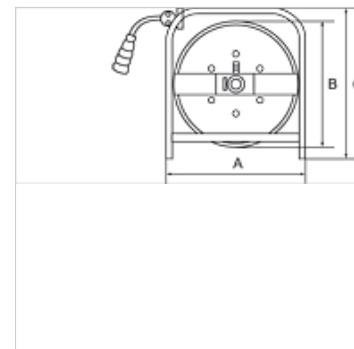

K-SCHL-AUFROLLER MOBIL

Hose reels for mobile applications

HANSA FLEX

Omadused

Voolikumaterjal	Polyurethane
Töörõhk	max 10 baari
Töötemperatuur	-10 °C to +40 °C
Sisend	Hose stem 8 mm
Ühenduskeere	Coupling G 3/8

Vihje

Lisaandmed saate soovi korral.

Kirjeldus

Specially designed for mobile applications. This 50 m long polyurethane hose is mounted in a portable four-wheel cart made from blue anodised steel. An automatic latching mechanism allows the hose to be engaged at any length. Enclosed spring. Precise locking device for continuous feeding or latching mechanism. Reel guide prevents excessive wear on the hose.