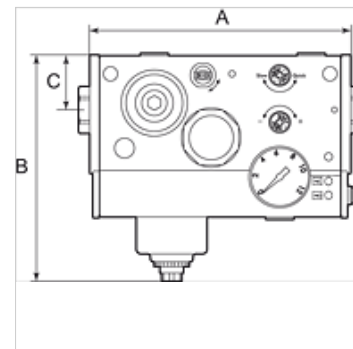

K-WTEH SERIE ONE O DRS

Service units, »ONE« Series, without pressure switch

HANSA FLEX

Omadused

Sisendrõhk	Max. 10 bar
Temperatuuri ulatus	-10 °C to +50 °C
Vahendid	Suruõhk
Kaitse tüüp	IP 65
Töörõhk	0.5 - 8 bar
Rõhulüliti	Changeover contact
Filtrelemendi poorde suurus	20 µm
Läbivoolu väärtuse mõõtmine	At 6,3 bar and $\Delta p = 1$ bar

Vihje

Lisaandmed saate soovi korral.

Kirjeldus

Multifunctional service unit with 6 or 7 functions in a single device: 3/2-way valve (manually operated), filter with automatic drain valve, air ports, pressure regulator, pressure gauge, soft start valve and optional: pressure switch. This combination of extremely good flow rates and a wide range of functions integrated in a single, compact unit saves valuable space and is unmatched by any similar product available in the market! Soft starting independently of the load and easy replacement of the filter cartridge under pressure are just two of the other outstanding features of this amazing device.

Tellimisinfo

This unit can also be supplied with many other combinations of functions and port sizes. We will be pleased to make you an offer to match your individual specification on request!

Artikkel

Märgistus	Ühendus	Läbivool (L/min)	A (mm)	B	C (mm)	Pinge
K- 07 25 13 79	G 1/4	2400	165,5	144,0 mm	35,0	24 V DC (for valves and pressure switch)
K- 07 25 13 80	G 3/8	3300	165,5	144,0 mm	35,0	24 V DC (for valves and pressure switch)
K- 07 25 13 81	G 1/2"	4000	165,5	144,0 mm	35,0	24 V DC (for valves and pressure switch)