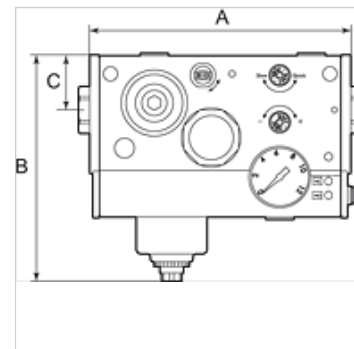

K-WTEH SERIE ONE O DRS

Service units, »ONE« Series, without pressure switch

HANSA FLEX

Omadused

Sisendrõhk	Max. 10 bar
Temperatuuri ulatus	-10 °C to +50 °C
Vahendid	Suruõhk
Kaitse tüüp	IP 65
Töörõhk	0.5 - 8 bar
Rõhulüliti	Changeover contact
Filteeriemendi poorde suurus	20 µm
Läbivoolu väärtuse mõõtmine	At 6,3 bar and $\Delta p = 1$ bar

Vihje

Lisaandmed saate soovi korral.

Kirjeldus

Multifunctional service unit with 6 or 7 functions in a single device: 3/2-way valve (manually operated), filter with automatic drain valve, air ports, pressure regulator, pressure gauge, soft start valve and optional: pressure switch. This combination of extremely good flow rates and a wide range of functions integrated in a single, compact unit saves valuable space and is unmatched by any similar product available in the market! Soft starting independently of the load and easy replacement of the filter cartridge under pressure are just two of the other outstanding features of this amazing device.

Tellimisinfo

This unit can also be supplied with many other combinations of functions and port sizes. We will be pleased to make you an offer to match your individual specification on request!

Artikkel

Märgistus	Ühendus	Läbivool (L/min)	A (mm)	B	C (mm)	Pinge
K- 07 25 13 79	G 1/4	2400	165,5	144,0 mm	35,0	24 V DC (for valves and pressure switch)
K- 07 25 13 80	G 3/8	3300	165,5	144,0 mm	35,0	24 V DC (for valves and pressure switch)
K- 07 25 13 81	G 1/2"	4000	165,5	144,0 mm	35,0	24 V DC (for valves and pressure switch)