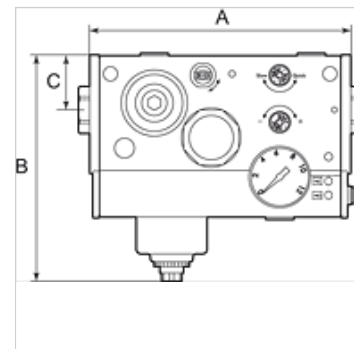

K-WTEH SERIE ONE O DRS

Service units, »ONE« Series, without pressure switch

HANSA FLEX

Omadused

Sisendrõhk	Max. 10 bar
Temperatuuri ulatus	-10 °C to +50 °C
Vahendid	Suruõhk
Kaitse tüüp	IP 65
Töörõhk	0.5 - 8 bar
Rõhulüliti	Changeover contact
Filteerilemendi poorde suurus	20 µm
Läbivoolu väärtuse mõõtmine	At 6,3 bar and $\Delta p = 1$ bar

Vihje

Lisaandmed saate soovi korral.

Kirjeldus

Multifunctional service unit with 6 or 7 functions in a single device: 3/2-way valve (manually operated), filter with automatic drain valve, air ports, pressure regulator, pressure gauge, soft start valve and optional: pressure switch. This combination of extremely good flow rates and a wide range of functions integrated in a single, compact unit saves valuable space and is unmatched by any similar product available in the market! Soft starting independently of the load and easy replacement of the filter cartridge under pressure are just two of the other outstanding features of this amazing device.

Tellimisinfo

This unit can also be supplied with many other combinations of functions and port sizes. We will be pleased to make you an offer to match your individual specification on request!

Artikkel

Märgistus	Ühendus	Läbivool (L/min)	A (mm)	B	C (mm)	Pinge
K- 07 25 13 79	G 1/4	2400	165,5	144,0 mm	35,0	24 V DC (for valves and pressure switch)
K- 07 25 13 80	G 3/8	3300	165,5	144,0 mm	35,0	24 V DC (for valves and pressure switch)
K- 07 25 13 81	G 1/2"	4000	165,5	144,0 mm	35,0	24 V DC (for valves and pressure switch)