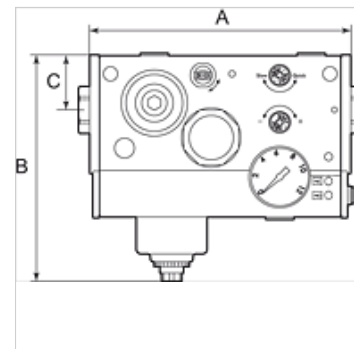

K-WTEH SERIE ONE M DRS

Service units, »ONE« Series, with pressure switch

HANSA FLEX

Omadused

Sisendrõhk	Max. 10 bar
Temperatuuri ulatus	-10 °C to +50 °C
Vahendid	Suruõhk
Kaitse tüüp	IP 65
Töörõhk	0.5 - 8 bar
Rõhulüliti	Changeover contact
Filtrelemendi poorde suurus	20 µm
Läbivoolu väärtuse mõõtmine	At 6,3 bar and $\Delta p = 1$ bar

Vihje

Lisaandmed saate soovi korral.

Kirjeldus

Multifunctional service unit with 6 or 7 functions in a single device: 3/2-way valve (manually operated), filter with automatic drain valve, air ports, pressure regulator, pressure gauge, soft start valve and optional: pressure switch. This combination of extremely good flow rates and a wide range of functions integrated in a single, compact unit saves valuable space and is unmatched by any similar product available in the market! Soft starting independently of the load and easy replacement of the filter cartridge under pressure are just two of the other outstanding features of this amazing device.

Tellimisinfo

This unit can also be supplied with many other combinations of functions and port sizes. We will be pleased to make you an offer to match your individual specification on request!

Artikkel

Märgistus	Ühendus	Läbivool (L/min)	A (mm)	B	C (mm)	Pinge
K- 07 25 13 82	G 1/4	2400	165,5	144,0 mm	35,0	24 V DC (for valves and pressure switch)
K- 07 25 13 83	G 3/8	3300	165,5	144,0 mm	35,0	24 V DC (for valves and pressure switch)
K- 07 25 13 84	G 1/2	4000	165,5	144,0 mm	35,0	24 V DC (for valves and pressure switch)