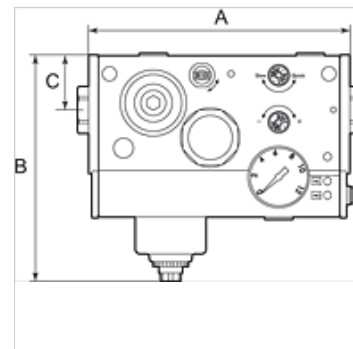

K-WTEH SERIE ONE M DRS

Service units, »ONE« Series, with pressure switch

HANSA FLEX

Omadused

Sisendrõhk	Max. 10 bar
Temperatuuri ulatus	-10 °C to +50 °C
Vahendid	Suruõhk
Kaitse tüüp	IP 65
Töörõhk	0.5 - 8 bar
Rõhulüliti	Changeover contact
Filtrelemendi poorde suurus	20 µm
Läbivoolu väärtuse mõõtmine	At 6,3 bar and $\Delta p = 1$ bar

Vihje

Lisaandmed saate soovi korral.

Kirjeldus

Multifunctional service unit with 6 or 7 functions in a single device: 3/2-way valve (manually operated), filter with automatic drain valve, air ports, pressure regulator, pressure gauge, soft start valve and optional: pressure switch. This combination of extremely good flow rates and a wide range of functions integrated in a single, compact unit saves valuable space and is unmatched by any similar product available in the market! Soft starting independently of the load and easy replacement of the filter cartridge under pressure are just two of the other outstanding features of this amazing device.

Tellimisinfo

This unit can also be supplied with many other combinations of functions and port sizes. We will be pleased to make you an offer to match your individual specification on request!

Artikkel

Märgistus	Ühendus	Läbivool (L/min)	A (mm)	B	C (mm)	Pinge
K- 07 25 13 82	G 1/4	2400	165,5	144,0 mm	35,0	24 V DC (for valves and pressure switch)
K- 07 25 13 83	G 3/8	3300	165,5	144,0 mm	35,0	24 V DC (for valves and pressure switch)
K- 07 25 13 84	G 1/2	4000	165,5	144,0 mm	35,0	24 V DC (for valves and pressure switch)