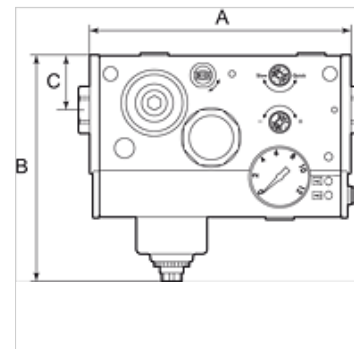

K-WTEH SERIE ONE M DRS

Service units, »ONE« Series, with pressure switch

Omadused

| | |
|-----------------------------|-----------------------------------|
| Sisendrõhk | Max. 10 bar |
| Temperatuuri ulatus | -10 °C to +50 °C |
| Vahendid | Suruõhk |
| Kaitse tüüp | IP 65 |
| Töörõhk | 0.5 - 8 bar |
| Rõhulüliti | Changeover contact |
| Filtrelemendi poorde suurus | 20 µm |
| Läbivoolu väärtuse mõõtmine | At 6,3 bar and $\Delta p = 1$ bar |

Vihje

Lisaandmed saate soovi korral.

Kirjeldus

Multifunctional service unit with 6 or 7 functions in a single device: 3/2-way valve (manually operated), filter with automatic drain valve, air ports, pressure regulator, pressure gauge, soft start valve and optional: pressure switch. This combination of extremely good flow rates and a wide range of functions integrated in a single, compact unit saves valuable space and is unmatched by any similar product available in the market! Soft starting independently of the load and easy replacement of the filter cartridge under pressure are just two of the other outstanding features of this amazing device.

Tellimisinfo

This unit can also be supplied with many other combinations of functions and port sizes. We will be pleased to make you an offer to match your individual specification on request!

Artikkel

| Märgistus | Ühendus | Läbivool (L/min) | A (mm) | B | C (mm) | Pinge |
|----------------|---------|------------------|--------|----------|--------|--|
| K- 07 25 13 82 | G 1/4 | 2400 | 165,5 | 144,0 mm | 35,0 | 24 V DC (for valves and pressure switch) |
| K- 07 25 13 83 | G 3/8 | 3300 | 165,5 | 144,0 mm | 35,0 | 24 V DC (for valves and pressure switch) |
| K- 07 25 13 84 | G 1/2 | 4000 | 165,5 | 144,0 mm | 35,0 | 24 V DC (for valves and pressure switch) |