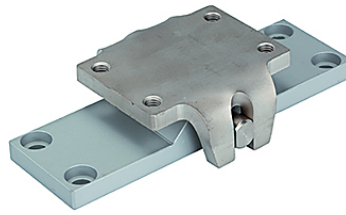

K-SCHWENKBA LASTAUFNAHME

Swing support

HANSA FLEX

Omadused

Tüüp Rocker mounted on pin

Lisateave

Important: The scope of supply does not include a connector. Please order separately.

Adjustable limit switches with shock absorber available on request.

Artikkel

Märgistus	Kolbide Ø	Rakendamine
K- 07 15 22 25	16 mm	1 kit for replacements on the standard cylinder
K- 07 15 22 26	25 mm	1 kit for replacements on the standard cylinder
K- 07 15 22 27	32 - 40 mm	1 kit for replacements on the standard cylinder
K- 07 15 22 28	63 mm	1 kit for replacements on the standard cylinder