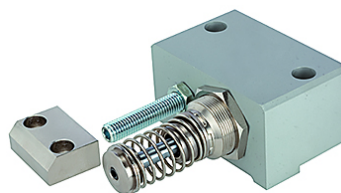

K-EINST ENDLAG STOSSDAEMPFER

Adjustable limit switch and shock absorber

HANSA FLEX

Omadused

Tüüp Anodised aluminium

Lisateave

Important: The scope of supply does not include a connector. Please order separately.

Adjustable limit switches with shock absorber available on request.

Artikkel

| Märgistus | Kolbide Ø | Rakendamine |
|----------------|-----------|--------------------|
| K- 07 15 22 29 | 16 mm | 1 kit for mounting |
| K- 07 15 22 30 | 25 mm | 1 kit for mounting |
| K- 07 15 22 31 | 32 mm | 1 kit for mounting |
| K- 07 15 22 32 | 40 mm | 1 kit for mounting |
| K- 07 15 22 33 | 63 mm | 1 kit for mounting |