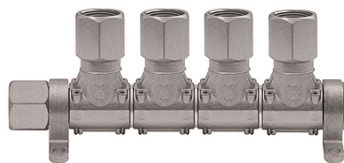

# K-DLV MULTI-LINK OHNE KUPPLU

Compressed air distributor, type »Multi-Link« without couplings, female thread

**HANSA FLEX**

## Omadused

|                            |   |
|----------------------------|---|
| <b>Töörõhk</b>             | Max. 16 bar   |
| <b>Temperatuuri ulatus</b> | -20 °C kuni +100 °C<br>(-20 °C to +80 °C quickconnect-safety couplings) |
| <b>Materjal</b>            | Galvanised steel / brass  |
| <b>Ühendus</b>             | G 1/2 female  |
| <b>Vahendid</b>            | Compressed air, non-corrosive gases                                     |
| <b>Tihendusmaterjal</b>    | NBR   |

## Kirjeldus

Modular distributor system for flexible workplace design, can be rotated 180°. Equipped for 1 to 5 bleed units, optionally with:

- G 1/2 female threaded connection for individually adaption output segments,
- DN 7.6 standard quick disconnect couplings,
- DN 7.6 quick disconnectsafety couplings.