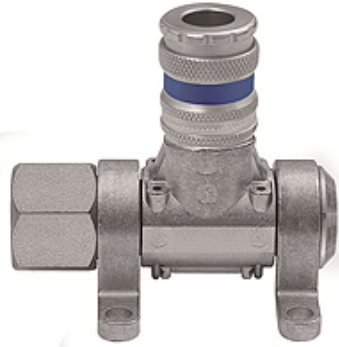

# K-DLV MULTI-LINK STANDARD

Compressed air distributor, type »Multi-Link« with quick disconnect standard couplings DN 7.6

**HANSA FLEX**

## Omadused

Töörõhk	Max. 16 bar
Temperatuuri ulatus	-20 °C kuni +100 °C
Materjal	Galvanised steel / brass
Ühendus	G 1/2 female
Vahendid	Compressed air, non-corrosive gases
Tihendusmaterjal	NBR

## Kirjeldus

Modular distributor system for flexible workplace design, can be rotated 180°. Equipped for 1 to 5 bleed units:  
- DN 7.6 standard quick disconnect couplings.