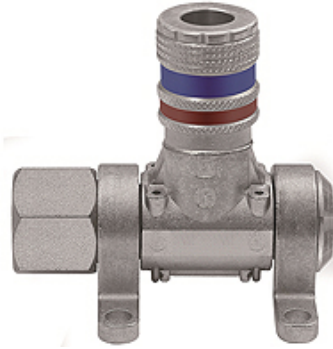

K-DLV MULTI-LINK SCHNELLVER

Compressed air distributor, type »Multi-Link« quick disconnect safety couplings DN 7.6

HANSA FLEX

Omadused

Töörõhk	Max. 16 bar
Temperatuuri ulatus	-20 °C to +80 °C
Materjal	Galvanised steel / brass
Ühendus	G 1/2 female
Vahendid	Compressed air, non-corrosive gases
Tihendusmaterjal	NBR

Vihje

Lisaandmed saate soovi korral.

Kirjeldus

Modular distributor system for flexible workplace design, can be rotated 180°. Equipped for 1 to 5 bleed units:
- DN 7.6 quick disconnect safety couplings.

Artikkel