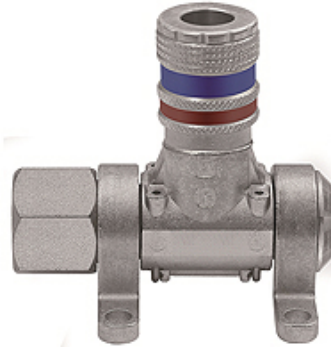

# K-DLV MULTI-LINK SCHNELLVER

Compressed air distributor, type »Multi-Link« quick disconnect safety couplings DN 7.6

**HANSA FLEX**

## Omadused

Töörõhk	Max. 16 bar
Temperatuuri ulatus	-20 °C to +80 °C
Materjal	Galvanised steel / brass
Ühendus	G 1/2 female
Vahendid	Compressed air, non-corrosive gases
Tihendusmaterjal	NBR

## Kirjeldus

Modular distributor system for flexible workplace design, can be rotated 180°. Equipped for 1 to 5 bleed units:  
- DN 7.6 quick disconnect safety couplings.