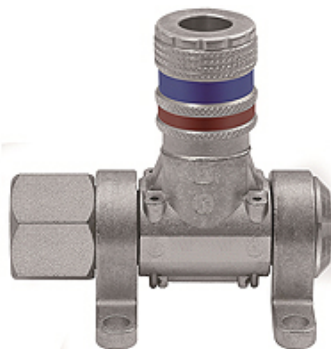

# K-DLV MULTI-LINK SCHNELLVER

Compressed air distributor, type »Multi-Link« quick disconnect safety couplings DN 7.6

**HANSA FLEX**

## Omadused

Töörõhk	Max. 16 bar
Temperatuuri ulatus	-20 °C to +80 °C
Materjal	Galvanised steel / brass
Ühendus	G 1/2 female
Vahendid	Compressed air, non-corrosive gases
Tihendusmaterjal	NBR

## Kirjeldus

Modular distributor system for flexible workplace design, can be rotated 180°. Equipped for 1 to 5 bleed units:  
- DN 7.6 quick disconnect safety couplings.