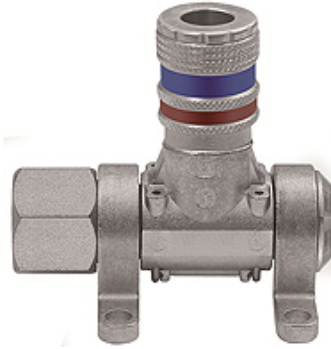

K-DLV MULTI-LINK SCHNELLVER

Compressed air distributor, type »Multi-Link« quick disconnect safety couplings DN 7.6

HANSA FLEX

Omadused

Töörõhk	Max. 16 bar
Temperatuuri ulatus	-20 °C to +80 °C
Materjal	Galvanised steel / brass
Ühendus	G 1/2 female
Vahendid	Compressed air, non-corrosive gases
Tihendusmaterjal	NBR

Vihje

Lisaandmed saate soovi korral.

Kirjeldus

Modular distributor system for flexible workplace design, can be rotated 180°. Equipped for 1 to 5 bleed units:
- DN 7.6 quick disconnect safety couplings.

Artikkel