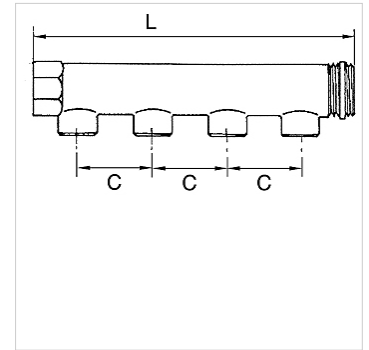

K-VTST 4 AB MS

Distributor pieces, brass, with 4 outlets

HANSA FLEX

Omadused

Ühendus	G 3/4 and G 1 incl. PTFE-sealing at outer thread, G 1 1/4 without sealing
Töö rõhk	max 10 baari

Vihje

Lisaandmed saate soovi korral.

Kirjeldus

For assembling compressed air taps. End fittings with 1 x male and 1 x female thread, outlets optionally with male or female thread.

Artikkel

Märgistus	Väljundi ühendus	Sisendi ühendus	C (mm)	L (mm)
K- 07 40 52 85	4 x 1/2 male	2 x 3/4	50,0	210,0
K- 07 40 52 86	4 x 1/2 female	2 x 3/4	50,0	210,0
K- 07 40 52 87	4 x 1/2 male	2 x 1	50,0	213,0
K- 07 40 52 88	4 x 1/2 female	2 x 1	50,0	213,0
K- 07 40 52 89	4 x 1/2 male	2 x 1 1/4	60,0	257,0
K- 07 40 52 90	4 x 1/2 female	2 x 1 1/4	60,0	257,0