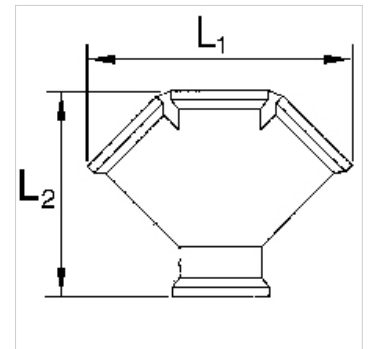

K-VT 2-3 FACH MS BL

Distributors, 2 or 3 outlets, brass

HANSA FLEX

Omadused

Töörõhk max 10 baari

Materjal Brass with a bare metal surface

Vihje

Lisaandmed saate soovi korral.

Artikkel

Märgistus	Keere	Outlets	L1 (mm)	L2 (mm)
K- 07 40 40 16	G 3/8 female	2 x female	53,5	50,0
K- 07 40 40 17	G 1/2 female	2 x female	58,5	54,0
K- 07 40 40 18	G 3/8 female	3 x female	78,5	61,0
K- 07 40 40 19	G 1/2 female	3 x female	87,7	69,0