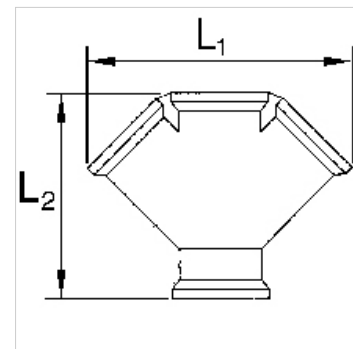

K-VT 2-3 FACH MS BL

Distributors, 2 or 3 outlets, brass

HANSA FLEX

Omadused

Töörõhk max 10 baari

Materjal Brass with a bare metal surface

Vihje

Lisaandmed saate soovi korral.

Artikkel

Märgistus	Keere	Outlets	L1 (mm)	L2 (mm)
K- 07 40 40 16	G 3/8 female	2 x female	53,5	50,0
K- 07 40 40 17	G 1/2 female	2 x female	58,5	54,0
K- 07 40 40 18	G 3/8 female	3 x female	78,5	61,0
K- 07 40 40 19	G 1/2 female	3 x female	87,7	69,0