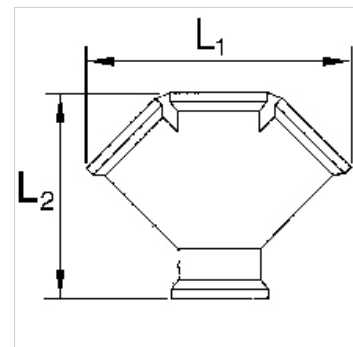

# K-VT 2-3 FACH MS BL

Distributors, 2 or 3 outlets, brass

**HANSA FLEX**

## Omadused

Töörõhk max 10 baari

Materjal Brass with a bare metal surface

## Artikkel

Märgistus	Keere	Outlets	L1 (mm)	L2 (mm)
K- 07 40 40 16	G 3/8 female	2 x female	53,5	50,0
K- 07 40 40 17	G 1/2 female	2 x female	58,5	54,0
K- 07 40 40 18	G 3/8 female	3 x female	78,5	61,0
K- 07 40 40 19	G 1/2 female	3 x female	87,7	69,0