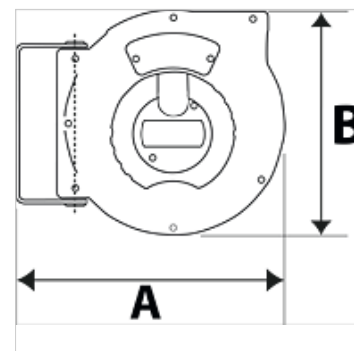

K-SCHL-AUFROLLER STANDARD

Hose reel - standard type

HANSA FLEX

Omadused

Voolikumaterjal	Polyurethane (PUR)
Töötemperatuur	max +40 °C
Rakendus	for compressed air and water
Pöördenurk	150°

Vihje

Lisaandmed saate soovi korral.

Kirjeldus

Hose reel with automatic rewind and spring assembly. Robust hose locking mechanism, impact resistant plastic casing. Swivel wall mount made made from coated steel. Easy mounting on the wall or ceiling.

Artikkel

Märgistus	Vooliku mõõt	A (mm)	B (mm)	Keermeväljund	Keermesisend	maksimaalne töö rõhk (bar)	Vooliku pikkus (m)
K- 07 10 11 03	12 mm x 8 mm	325,0	275,0	G 1/4 AG	G 1/4 fem	10	9
K- 07 10 11 04	12 mm x 8 mm	355,0	315,0	G 1/4 AG	G 1/4 fem	15	12