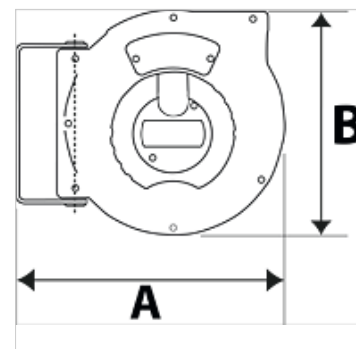

K-SCHL-AUFROLLER STANDARD

Hose reel - standard type

HANSA FLEX

Omadused

Voolikumaterjal	Polyurethane (PUR)
Töötemperatuur	max +40 °C
Rakendus	for compressed air and water
Pöördenurk	150°

Vihje

Lisaandmed saate soovi korral.

Kirjeldus

Hose reel with automatic rewind and spring assembly. Robust hose locking mechanism, impact resistant plastic casing. Swivel wall mount made made from coated steel. Easy mounting on the wall or ceiling.

Artikkel

Märgistus	Vooliku mõõt	A (mm)	B (mm)	Keermeväljund	Keermesisend	maksimaalne tööõhk (bar)	Vooliku pikkus (m)
K- 07 10 11 03	12 mm x 8 mm	325,0	275,0	G 1/4 AG	G 1/4 fem	10	9
K- 07 10 11 04	12 mm x 8 mm	355,0	315,0	G 1/4 AG	G 1/4 fem	15	12