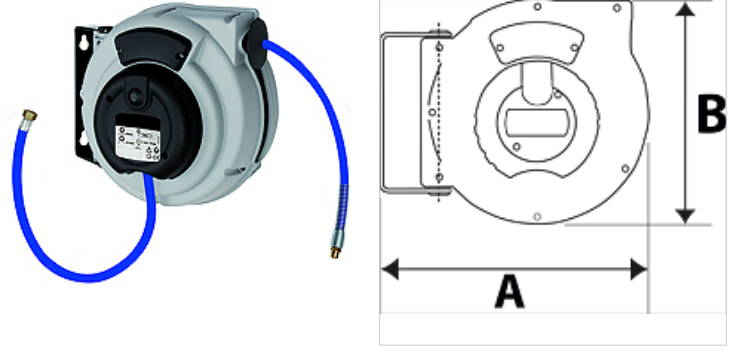

K-SCHL-AUFROLLER STANDARD

Hose reel - standard type

HANSA FLEX

Omadused

Voolikumaterjal	Polyurethane (PUR)
Töötemperatuur	max +40 °C
Rakendus	for compressed air and water
Pöördenurk	150°

Vihje

Lisaandmed saate soovi korral.

Kirjeldus

Hose reel with automatic rewind and spring assembly. Robust hose locking mechanism, impact resistant plastic casing. Swivel wall mount made made from coated steel. Easy mounting on the wall or ceiling.

Artikkel

Märgistus	Vooliku mõõt	A (mm)	B (mm)	Keermeväljund	Keermesisend	maksimaalne töö rõhk (bar)	Vooliku pikkus (m)
K- 07 10 11 03	12 mm x 8 mm	325,0	275,0	G 1/4 AG	G 1/4 fem	10	9
K- 07 10 11 04	12 mm x 8 mm	355,0	315,0	G 1/4 AG	G 1/4 fem	15	12