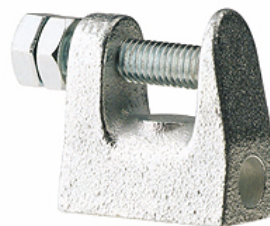

# K-KLEMMBUEGEL IG

Clamp strap with female thread

**HANSA FLEX**

## Omadused

**Materjal** nickel plated iron