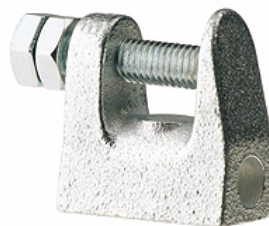

# K-KLEMMBUEGEL IG

Clamp strap with female thread

**HANSA FLEX**

## Omadused

**Materjal** nickel plated iron