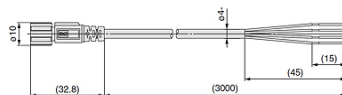

K-ANSCHLUSSKABEL STECKER PF3W

connecting cable with M8-connector PF3W

HANSA FLEX

Omadused

| | |
|-------------|--|
| I/O kaabel | without connection cable |
| Seeria | PF3W |
| Muud andmed | Accessories for Digital Flow Switch PF3W |

Kirjeldus

Connection cable with M8 plug, series PF3W, 4-wire, cable length 3.00 m

Artikkel

| Märgistus | Definitsioon |
|----------------|-------------------------------|
| K- 07 60 00 25 | Connection cable with M8-plug |