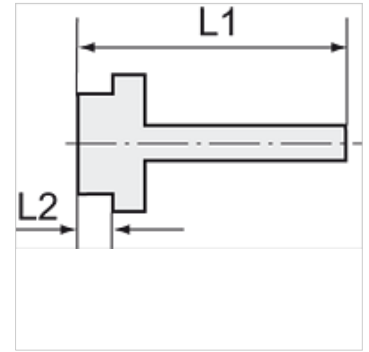

# K-EST 12 MS

Male stems for coupling NW12 MS

**HANSA FLEX**

## Vihje

The dimensions of the standard screw fittings may change slightly during the life of the catalogue as a result of optimisation processes.  
Lisaandmed saate soovi korral.

## Artikkel

Märgistus	Keere	Vooliku jaoks	L1 (mm)	L2 (mm)	SW
K- 07 35 00 88	G 1/2	LW 16 mm	58,0	10,0	20 mm