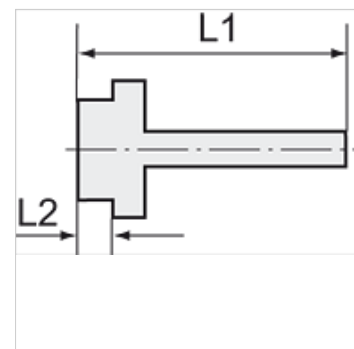

# K-EST 12 MS

Male stems for coupling NW12 MS

**HANSA FLEX**

## Vihje

The dimensions of the standard screw fittings may change slightly during the life of the catalogue as a result of optimisation processes.  
Lisaandmed saate soovi korral.

## Artikkel

Märgistus	Keere	Vooliku jaoks	L1 (mm)	L2 (mm)	SW
K- 07 35 00 88	G 1/2	LW 16 mm	58,0	10,0	20 mm