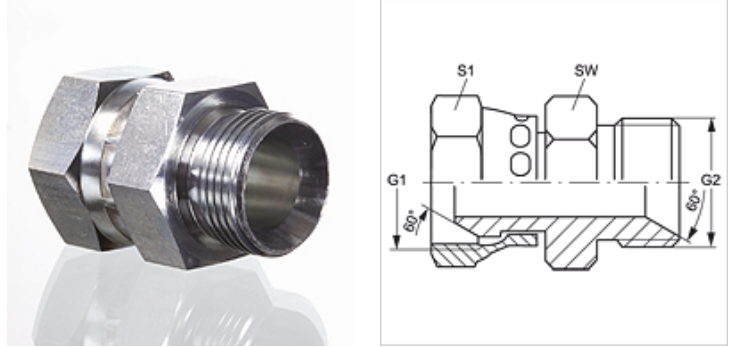

### Caractéristiques

Raccord 1	Filetage femelle BSP
Étanchéité 1	Cône extérieur 60°
Raccord 2	filet ext. BSP cylindrique
Étanchéité 2	Cône intérieur 60°
Construction	Raccords
Conception	droit
Matériau	Acier
Traitement de surface	revêtement galvanisé

### Article

Désignation	G1	G2	SW (mm)	S1
G AB 02 HB	G 1/8" -28	G 1/8" -28	14	14
G AB 02 HB 04	G 1/8" -28	G 1/4" -19	19	14
G AB 04 HB 02	G 1/4" -19	G 1/8" -28	14	19
G AB 04 HB	G 1/4" -19	G 1/4" -19	19	19
G AB 04 HB 06	G 1/4" -19	G 3/8" -19	22	19
G AB 04 HB 08	G 1/4" -19	G 1/2" -14	27	19
G AB 06 HB 04	G 3/8" -19	G 1/4" -19	19	22
G AB 06 HB	G 3/8" -19	G 3/8" -19	22	22
G AB 06 HB 08	G 3/8" -19	G 1/2" -14	27	22
G AB 06 HB 12	G 3/8" -19	G 3/4" -14	32	22
G AB 08 HB 04	G 1/2" -14	G 1/4" -19	19	27
G AB 08 HB 06	G 1/2" -14	G 3/8" -19	22	27
G AB 08 HB	G 1/2" -14	G 1/2" -14	27	27
G AB 08 HB 10	G 1/2" -14	G 5/8" -14	30	27
G AB 08 HB 12	G 1/2" -14	G 3/4" -14	32	27
G AB 08 HB 16	G 1/2" -14	G 1" -11	41	27
G AB 10 HB 06	G 5/8" -14	G 3/8" -19	30	30
G AB 10 HB 08	G 5/8" -14	G 1/2" -14	27	30
G AB 10 HB	G 5/8" -14	G 5/8" -14	30	30
G AB 10 HB 12	G 5/8" -14	G 3/4" -14	32	30
G AB 10 HB 16	G 5/8" -14	G 1" -11	41	30
G AB 12 HB 06	G 3/4" -14	G 3/8" -19	27	32
G AB 12 HB 08	G 3/4" -14	G 1/2" -14	27	32
G AB 12 HB 10	G 3/4" -14	G 5/8" -14	30	32
G AB 12 HB	G 3/4" -14	G 3/4" -14	32	32
G AB 12 HB 16	G 3/4" -14	G 1" -11	41	32
G AB 12 HB 20	G 3/4" -14	G 1 1/4" -11	50	32
G AB 16 HB 08	G 1" -11	G 1/2" -14	32	41
G AB 16 HB 10	G 1" -11	G 5/8" -14	32	41
G AB 16 HB 12	G 1" -11	G 3/4" -14	32	41
G AB 16 HB	G 1" -11	G 1" -11	41	41
G AB 16 HB 20	G 1" -11	G 1 1/4" -11	50	41
G AB 20 HB 12	G 1 1/4" -11	G 3/4" -14	41	50
G AB 20 HB 16	G 1 1/4" -11	G 1" -11	41	50
G AB 20 HB	G 1 1/4" -11	G 1 1/4" -11	50	50
G AB 20 HB 24	G 1 1/4" -11	G 1 1/2" -11	55	50
G AB 24 HB 20	G 1 1/2" -11	G 1 1/4" -11	50	55
G AB 24 HB	G 1 1/2" -11	G 1 1/2" -11	55	55
G AB 24 HB 32	G 1 1/2" -11	G 2" -11	70	55
G AB 32 HB 24	G 2" -11	G 1 1/2" -11	60	70
G AB 32 HB	G 2" -11	G 2" -11	70	70