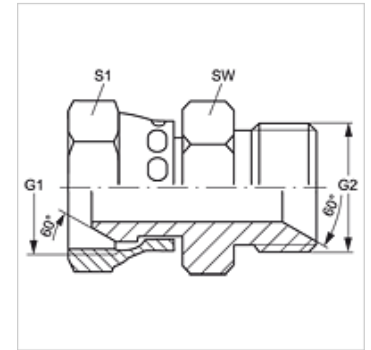

Caractéristiques

Raccord 1	Filetage femelle BSP
Étanchéité 1	Cône extérieur 60°
Raccord 2	filet ext. BSP cylindrique
Étanchéité 2	Cône intérieur 60°
Construction	Raccords
Conception	droit
Matériau	Acier
Traitement de surface	revêtement galvanisé

Article

Désignation	G1	G2	SW (mm)	S1
G AB 02 HB	G 1/8" -28	G 1/8" -28	14	14
G AB 02 HB 04	G 1/8" -28	G 1/4" -19	19	14
G AB 04 HB 02	G 1/4" -19	G 1/8" -28	14	19
G AB 04 HB	G 1/4" -19	G 1/4" -19	19	19
G AB 04 HB 06	G 1/4" -19	G 3/8" -19	22	19
G AB 04 HB 08	G 1/4" -19	G 1/2" -14	27	19
G AB 06 HB 04	G 3/8" -19	G 1/4" -19	19	22
G AB 06 HB	G 3/8" -19	G 3/8" -19	22	22
G AB 06 HB 08	G 3/8" -19	G 1/2" -14	27	22
G AB 06 HB 12	G 3/8" -19	G 3/4" -14	32	22
G AB 08 HB 04	G 1/2" -14	G 1/4" -19	19	27
G AB 08 HB 06	G 1/2" -14	G 3/8" -19	22	27
G AB 08 HB	G 1/2" -14	G 1/2" -14	27	27
G AB 08 HB 10	G 1/2" -14	G 5/8" -14	30	27
G AB 08 HB 12	G 1/2" -14	G 3/4" -14	32	27
G AB 08 HB 16	G 1/2" -14	G 1" -11	41	27
G AB 10 HB 06	G 5/8" -14	G 3/8" -19	30	30
G AB 10 HB 08	G 5/8" -14	G 1/2" -14	27	30
G AB 10 HB	G 5/8" -14	G 5/8" -14	30	30
G AB 10 HB 12	G 5/8" -14	G 3/4" -14	32	30
G AB 10 HB 16	G 5/8" -14	G 1" -11	41	30
G AB 12 HB 06	G 3/4" -14	G 3/8" -19	27	32
G AB 12 HB 08	G 3/4" -14	G 1/2" -14	27	32
G AB 12 HB 10	G 3/4" -14	G 5/8" -14	30	32
G AB 12 HB	G 3/4" -14	G 3/4" -14	32	32
G AB 12 HB 16	G 3/4" -14	G 1" -11	41	32
G AB 12 HB 20	G 3/4" -14	G 1 1/4" -11	50	32
G AB 16 HB 08	G 1" -11	G 1/2" -14	32	41
G AB 16 HB 10	G 1" -11	G 5/8" -14	32	41
G AB 16 HB 12	G 1" -11	G 3/4" -14	32	41
G AB 16 HB	G 1" -11	G 1" -11	41	41
G AB 16 HB 20	G 1" -11	G 1 1/4" -11	50	41
G AB 20 HB 12	G 1 1/4" -11	G 3/4" -14	41	50
G AB 20 HB 16	G 1 1/4" -11	G 1" -11	41	50
G AB 20 HB	G 1 1/4" -11	G 1 1/4" -11	50	50
G AB 20 HB 24	G 1 1/4" -11	G 1 1/2" -11	55	50
G AB 24 HB 20	G 1 1/2" -11	G 1 1/4" -11	50	55
G AB 24 HB	G 1 1/2" -11	G 1 1/2" -11	55	55
G AB 24 HB 32	G 1 1/2" -11	G 2" -11	70	55
G AB 32 HB 24	G 2" -11	G 1 1/2" -11	60	70
G AB 32 HB	G 2" -11	G 2" -11	70	70