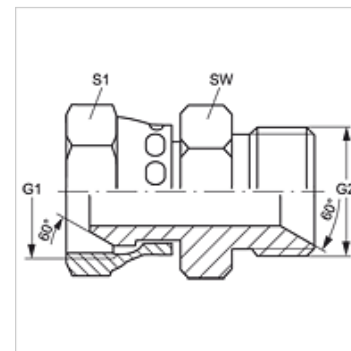

Caractéristiques

Raccord 1	Filetage femelle BSP
Étanchéité 1	Cône extérieur 60°
Raccord 2	filet ext. BSP cylindrique
Étanchéité 2	Cône intérieur 60°
Construction	Raccords
Conception	droit
Matériau	Acier
Traitement de surface	revêtement galvanisé

Article

Désignation	G1	G2	SW (mm)	S1
G AB 02 HB	G 1/8" -28	G 1/8" -28	14	14
G AB 02 HB 04	G 1/8" -28	G 1/4" -19	19	14
G AB 04 HB 02	G 1/4" -19	G 1/8" -28	14	19
G AB 04 HB	G 1/4" -19	G 1/4" -19	19	19
G AB 04 HB 06	G 1/4" -19	G 3/8" -19	22	19
G AB 04 HB 08	G 1/4" -19	G 1/2" -14	27	19
G AB 06 HB 04	G 3/8" -19	G 1/4" -19	19	22
G AB 06 HB	G 3/8" -19	G 3/8" -19	22	22
G AB 06 HB 08	G 3/8" -19	G 1/2" -14	27	22
G AB 06 HB 12	G 3/8" -19	G 3/4" -14	32	22
G AB 08 HB 04	G 1/2" -14	G 1/4" -19	19	27
G AB 08 HB 06	G 1/2" -14	G 3/8" -19	22	27
G AB 08 HB	G 1/2" -14	G 1/2" -14	27	27
G AB 08 HB 10	G 1/2" -14	G 5/8" -14	30	27
G AB 08 HB 12	G 1/2" -14	G 3/4" -14	32	27
G AB 08 HB 16	G 1/2" -14	G 1" -11	41	27
G AB 10 HB 06	G 5/8" -14	G 3/8" -19	30	30
G AB 10 HB 08	G 5/8" -14	G 1/2" -14	27	30
G AB 10 HB	G 5/8" -14	G 5/8" -14	30	30
G AB 10 HB 12	G 5/8" -14	G 3/4" -14	32	30
G AB 10 HB 16	G 5/8" -14	G 1" -11	41	30
G AB 12 HB 06	G 3/4" -14	G 3/8" -19	27	32
G AB 12 HB 08	G 3/4" -14	G 1/2" -14	27	32
G AB 12 HB 10	G 3/4" -14	G 5/8" -14	30	32
G AB 12 HB	G 3/4" -14	G 3/4" -14	32	32
G AB 12 HB 16	G 3/4" -14	G 1" -11	41	32
G AB 12 HB 20	G 3/4" -14	G 1 1/4" -11	50	32
G AB 16 HB 08	G 1" -11	G 1/2" -14	32	41
G AB 16 HB 10	G 1" -11	G 5/8" -14	32	41
G AB 16 HB 12	G 1" -11	G 3/4" -14	32	41
G AB 16 HB	G 1" -11	G 1" -11	41	41
G AB 16 HB 20	G 1" -11	G 1 1/4" -11	50	41
G AB 20 HB 12	G 1 1/4" -11	G 3/4" -14	41	50
G AB 20 HB 16	G 1 1/4" -11	G 1" -11	41	50
G AB 20 HB	G 1 1/4" -11	G 1 1/4" -11	50	50
G AB 20 HB 24	G 1 1/4" -11	G 1 1/2" -11	55	50
G AB 24 HB 20	G 1 1/2" -11	G 1 1/4" -11	50	55
G AB 24 HB	G 1 1/2" -11	G 1 1/2" -11	55	55
G AB 24 HB 32	G 1 1/2" -11	G 2" -11	70	55
G AB 32 HB 24	G 2" -11	G 1 1/2" -11	60	70
G AB 32 HB	G 2" -11	G 2" -11	70	70