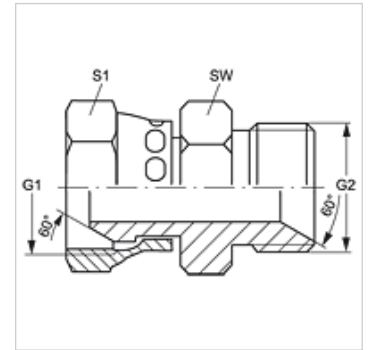

Caractéristiques

Raccord 1	Filetage femelle BSP
Étanchéité 1	Cône extérieur 60°
Raccord 2	filet ext. BSP cylindrique
Étanchéité 2	Cône intérieur 60°
Construction	Raccords
Conception	droit
Matériau	Acier
Traitement de surface	revêtement galvanisé

Article

Désignation	G1	G2	SW (mm)	S1
G AB 02 HB	G 1/8" -28	G 1/8" -28	14	14
G AB 02 HB 04	G 1/8" -28	G 1/4" -19	19	14
G AB 04 HB 02	G 1/4" -19	G 1/8" -28	14	19
G AB 04 HB	G 1/4" -19	G 1/4" -19	19	19
G AB 04 HB 06	G 1/4" -19	G 3/8" -19	22	19
G AB 04 HB 08	G 1/4" -19	G 1/2" -14	27	19
G AB 06 HB 04	G 3/8" -19	G 1/4" -19	19	22
G AB 06 HB	G 3/8" -19	G 3/8" -19	22	22
G AB 06 HB 08	G 3/8" -19	G 1/2" -14	27	22
G AB 06 HB 12	G 3/8" -19	G 3/4" -14	32	22
G AB 08 HB 04	G 1/2" -14	G 1/4" -19	19	27
G AB 08 HB 06	G 1/2" -14	G 3/8" -19	22	27
G AB 08 HB	G 1/2" -14	G 1/2" -14	27	27
G AB 08 HB 10	G 1/2" -14	G 5/8" -14	30	27
G AB 08 HB 12	G 1/2" -14	G 3/4" -14	32	27
G AB 08 HB 16	G 1/2" -14	G 1" -11	41	27
G AB 10 HB 06	G 5/8" -14	G 3/8" -19	30	30
G AB 10 HB 08	G 5/8" -14	G 1/2" -14	27	30
G AB 10 HB	G 5/8" -14	G 5/8" -14	30	30
G AB 10 HB 12	G 5/8" -14	G 3/4" -14	32	30
G AB 10 HB 16	G 5/8" -14	G 1" -11	41	30
G AB 12 HB 06	G 3/4" -14	G 3/8" -19	27	32
G AB 12 HB 08	G 3/4" -14	G 1/2" -14	27	32
G AB 12 HB 10	G 3/4" -14	G 5/8" -14	30	32
G AB 12 HB	G 3/4" -14	G 3/4" -14	32	32
G AB 12 HB 16	G 3/4" -14	G 1" -11	41	32
G AB 12 HB 20	G 3/4" -14	G 1 1/4" -11	50	32
G AB 16 HB 08	G 1" -11	G 1/2" -14	32	41
G AB 16 HB 10	G 1" -11	G 5/8" -14	32	41
G AB 16 HB 12	G 1" -11	G 3/4" -14	32	41
G AB 16 HB	G 1" -11	G 1" -11	41	41
G AB 16 HB 20	G 1" -11	G 1 1/4" -11	50	41
G AB 20 HB 12	G 1 1/4" -11	G 3/4" -14	41	50
G AB 20 HB 16	G 1 1/4" -11	G 1" -11	41	50
G AB 20 HB	G 1 1/4" -11	G 1 1/4" -11	50	50
G AB 20 HB 24	G 1 1/4" -11	G 1 1/2" -11	55	50
G AB 24 HB 20	G 1 1/2" -11	G 1 1/4" -11	50	55
G AB 24 HB	G 1 1/2" -11	G 1 1/2" -11	55	55
G AB 24 HB 32	G 1 1/2" -11	G 2" -11	70	55
G AB 32 HB 24	G 2" -11	G 1 1/2" -11	60	70
G AB 32 HB	G 2" -11	G 2" -11	70	70