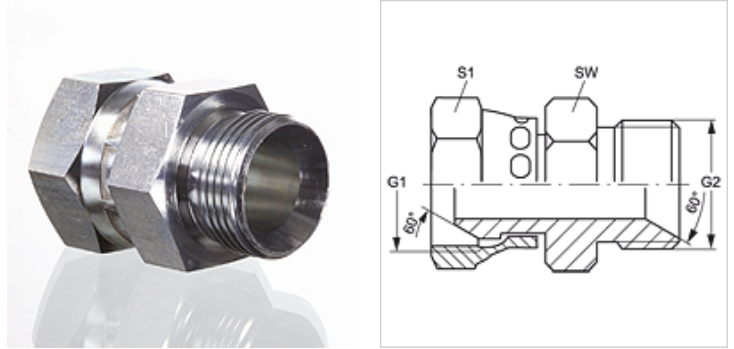

Caractéristiques

Raccord 1	Filetage femelle BSP
Étanchéité 1	Cône extérieur 60°
Raccord 2	filet ext. BSP cylindrique
Étanchéité 2	Cône intérieur 60°
Construction	Raccords
Conception	droit
Matériau	Acier
Traitement de surface	revêtement galvanisé

Article

Désignation	G1	G2	SW (mm)	S1
G AB 02 HB	G 1/8" -28	G 1/8" -28	14	14
G AB 02 HB 04	G 1/8" -28	G 1/4" -19	19	14
G AB 04 HB 02	G 1/4" -19	G 1/8" -28	14	19
G AB 04 HB	G 1/4" -19	G 1/4" -19	19	19
G AB 04 HB 06	G 1/4" -19	G 3/8" -19	22	19
G AB 04 HB 08	G 1/4" -19	G 1/2" -14	27	19
G AB 06 HB 04	G 3/8" -19	G 1/4" -19	19	22
G AB 06 HB	G 3/8" -19	G 3/8" -19	22	22
G AB 06 HB 08	G 3/8" -19	G 1/2" -14	27	22
G AB 06 HB 12	G 3/8" -19	G 3/4" -14	32	22
G AB 08 HB 04	G 1/2" -14	G 1/4" -19	19	27
G AB 08 HB 06	G 1/2" -14	G 3/8" -19	22	27
G AB 08 HB	G 1/2" -14	G 1/2" -14	27	27
G AB 08 HB 10	G 1/2" -14	G 5/8" -14	30	27
G AB 08 HB 12	G 1/2" -14	G 3/4" -14	32	27
G AB 08 HB 16	G 1/2" -14	G 1" -11	41	27
G AB 10 HB 06	G 5/8" -14	G 3/8" -19	30	30
G AB 10 HB 08	G 5/8" -14	G 1/2" -14	27	30
G AB 10 HB	G 5/8" -14	G 5/8" -14	30	30
G AB 10 HB 12	G 5/8" -14	G 3/4" -14	32	30
G AB 10 HB 16	G 5/8" -14	G 1" -11	41	30
G AB 12 HB 06	G 3/4" -14	G 3/8" -19	27	32
G AB 12 HB 08	G 3/4" -14	G 1/2" -14	27	32
G AB 12 HB 10	G 3/4" -14	G 5/8" -14	30	32
G AB 12 HB	G 3/4" -14	G 3/4" -14	32	32
G AB 12 HB 16	G 3/4" -14	G 1" -11	41	32
G AB 12 HB 20	G 3/4" -14	G 1 1/4" -11	50	32
G AB 16 HB 08	G 1" -11	G 1/2" -14	32	41
G AB 16 HB 10	G 1" -11	G 5/8" -14	32	41
G AB 16 HB 12	G 1" -11	G 3/4" -14	32	41
G AB 16 HB	G 1" -11	G 1" -11	41	41
G AB 16 HB 20	G 1" -11	G 1 1/4" -11	50	41
G AB 20 HB 12	G 1 1/4" -11	G 3/4" -14	41	50
G AB 20 HB 16	G 1 1/4" -11	G 1" -11	41	50
G AB 20 HB	G 1 1/4" -11	G 1 1/4" -11	50	50
G AB 20 HB 24	G 1 1/4" -11	G 1 1/2" -11	55	50
G AB 24 HB 20	G 1 1/2" -11	G 1 1/4" -11	50	55
G AB 24 HB	G 1 1/2" -11	G 1 1/2" -11	55	55
G AB 24 HB 32	G 1 1/2" -11	G 2" -11	70	55
G AB 32 HB 24	G 2" -11	G 1 1/2" -11	60	70
G AB 32 HB	G 2" -11	G 2" -11	70	70