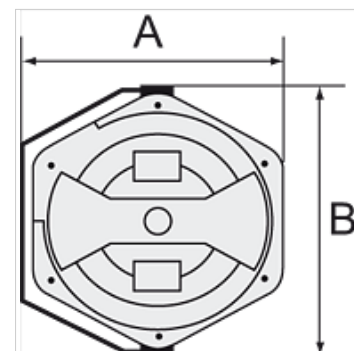

## Caractéristiques

Matériau du tuyau Braided PVC

Pression de service Max. 9 bar

Température de service +5 °C to +60 °C

Angle de pivotement 300°

## Description

For easy mounting on the wall or ceiling. Closed, rugged, impact-resistant housing made of POM, supply/outlet R 1/4 male thread and lightweight, hard-wearing, braided PVC hose. Incl. 2 m feeder hose.

## Article

Désignation	Dimension de tuyau	A (mm)	B (mm)	Longueur de tuyau (m)
K- 07 10 06 17	13 mm x 9,5 mm	394,5	436,0	14