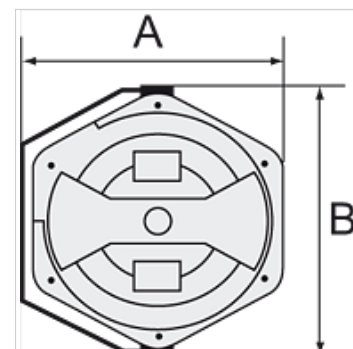

## Caractéristiques

Matériau du tuyau Braided PVC

Pression de service Max. 9 bar

Température de service +5 °C to +60 °C

Angle de pivotement 300°

## Description

For easy mounting on the wall or ceiling. Closed, rugged, impact-resistant housing made of POM, supply/outlet R 1/4 male thread and lightweight, hard-wearing, braided PVC hose. Incl. 2 m feeder hose.

## Article

Désignation	Dimension de tuyau	A (mm)	B (mm)	Longueur de tuyau (m)
K- 07 10 06 17	13 mm x 9,5 mm	394,5	436,0	14