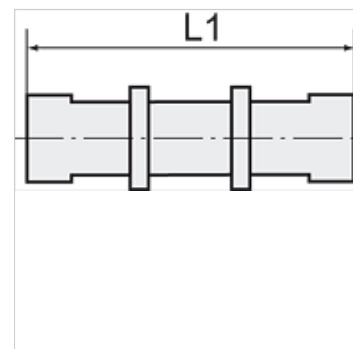

K-SVB POM BLAU

Bulkhead connectors, complete with fixing nuts

HANSA FLEX

Caractéristiques

Pression de service 0 - 10 bar

Plage de température -10 °C to +60 °C

Remarque

Autres informations sur demande.

Article

Désignation	Filets	pour tuyau	L1 (mm)	SW
K- 07 40 33 47	M 10 x 1	6 mm / 4 mm	50,0	13 mm
K- 07 40 33 48	M 12 x 1	8 mm / 6 mm	51,0	17 mm
K- 07 40 33 49	M 16 x 1	12 mm / 9 mm	60,0	19 mm