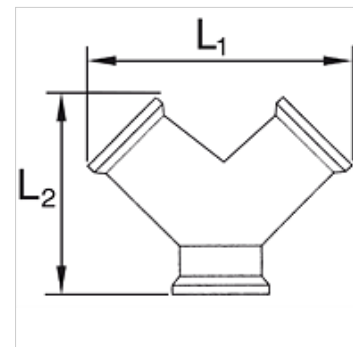

K-VT 2-FACH MS NI

Distributors, 2 outlets, nickel-plated brass

Caractéristiques

Pression de service maxi 10 bar

Matériau Laiton nickelé

Remarque

Autres informations sur demande.

Article

Désignation	Filets	Outlets	L1 (mm)	L2 (mm)
K- 07 40 40 14	G 1/8 male	2 x female	29,0	32,0
K- 07 40 40 15	G 1/4 male	2 x female	36,0	38,0
K- 07 40 45 63	G 3/8 male	2 x female	41,0	42,5
K- 07 40 45 62	G 1/2 male	2 x female	53,0	53,0
K- 07 40 45 66	G 1/8 female	2 x female	29,0	26,5
K- 07 40 40 82	G 1/4 female	2 x female	36,0	32,0
K- 07 40 40 85	G 3/8 female	2 x female	41,0	37,0
K- 07 40 40 86	G 1/2 female	2 x female	53,0	45,0