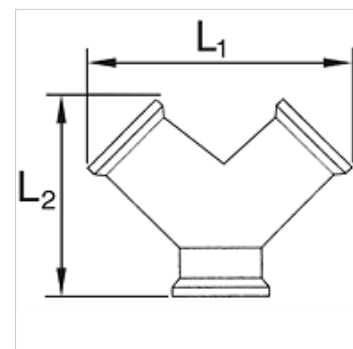

## Caractéristiques

Pression de service maxi 10 bar

Matériau Laiton nickelé

## Article

Désignation	Filets	Outlets	L1 (mm)	L2 (mm)
K- 07 40 40 14	G 1/8 male	2 x female	29,0	32,0
K- 07 40 40 15	G 1/4 male	2 x female	36,0	38,0
K- 07 40 45 63	G 3/8 male	2 x female	41,0	42,5
K- 07 40 45 62	G 1/2 male	2 x female	53,0	53,0
K- 07 40 45 66	G 1/8 female	2 x female	29,0	26,5
K- 07 40 40 82	G 1/4 female	2 x female	36,0	32,0
K- 07 40 40 85	G 3/8 female	2 x female	41,0	37,0
K- 07 40 40 86	G 1/2 female	2 x female	53,0	45,0