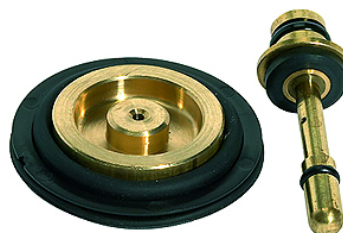

# K-VERSCHLEI-SATZ VARIOBLOC

Set of wearing parts

**HANSA FLEX**

## Description

diaphragm, sealing cone, seal

## Article

Désignation	Description
K- 07 25 16 92	Set of wearing parts (diaphragm, sealing cone, seal). Compatible with G 1/4, G 3/8
K- 07 25 16 93	Set of wearing parts (diaphragm, sealing cone, seal). Compatible with G 1/2, G 3/4, G 1