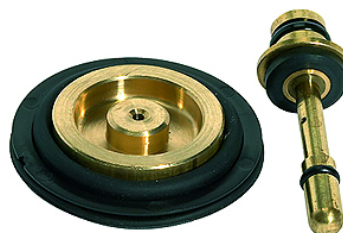

K-VERSCHLEI-SATZ VARIOBLOC

Set of wearing parts

HANSA FLEX

Description

diaphragm, sealing cone, seal

Article

Désignation	Description
K- 07 25 16 92	Set of wearing parts (diaphragm, sealing cone, seal). Compatible with G 1/4, G 3/8
K- 07 25 16 93	Set of wearing parts (diaphragm, sealing cone, seal). Compatible with G 1/2, G 3/4, G 1

pièce de rechange pour les produits suivants

K-DRG VARIOBLOC	Pressure regulators
K-DRG DRVS VARIOBLOC	Pressure regulators with pressure supply at both ends
K-FI REGL PC-BEHAEL MANO VARIOBLOC	Filter regulators with polycarbonate bowl and pressure gauge
K-FI REGL METALLBEHAEL S MANO VARIOB	Filter regulators with metal bowl, incl. sight glass and pressure gauge
K-WTEH 3-TLG PC-BEHAEL VARIOBLOC	Service units, 3-piece with polycarbonate bowl
K-WTEH 3-TLG MET SICH TROPF VARIOBL	Service units, 3-piece with metal bowl, incl. sight glass and metal sight dome
K-WTEH 2-TLG PC-BEHAEL VARIOBLOC	Service units, 2-piece with polycarbonate bowl
K-WTEH 2-TLG MET SICH TROPF VARIOBL	Service units, 2-piece with metal bowl, incl. sight glass and metal sight dome