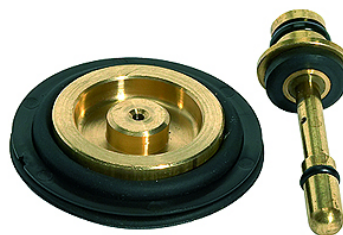

K-VERSCHLEI-SATZ VARIOBLOC

Set of wearing parts

HANSA FLEX

Description

diaphragm, sealing cone, seal

Article

Désignation	Description
K- 07 25 16 92	Set of wearing parts (diaphragm, sealing cone, seal). Compatible with G 1/4, G 3/8
K- 07 25 16 93	Set of wearing parts (diaphragm, sealing cone, seal). Compatible with G 1/2, G 3/4, G 1

pièce de rechange pour les produits suivants

K-DRG VARIOBLOC	Pressure regulators
K-DRG DRVS VARIOBLOC	Pressure regulators with pressure supply at both ends
K-FI REGL PC-BEHAEL MANO VARIOBLOC	Filter regulators with polycarbonate bowl and pressure gauge
K-FI REGL METALLBEHAEL S MANO VARIOB	Filter regulators with metal bowl, incl. sight glass and pressure gauge
K-WTEH 3-TLG PC-BEHAEL VARIOBLOC	Service units, 3-piece with polycarbonate bowl
K-WTEH 3-TLG MET SICH TROPF VARIOBL	Service units, 3-piece with metal bowl, incl. sight glass and metal sight dome
K-WTEH 2-TLG PC-BEHAEL VARIOBLOC	Service units, 2-piece with polycarbonate bowl
K-WTEH 2-TLG MET SICH TROPF VARIOBL	Service units, 2-piece with metal bowl, incl. sight glass and metal sight dome