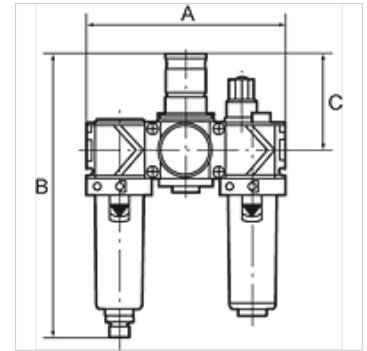

# K-WTEH 3-TLG MET SICH TROPF VARIOBL

Service units, 3-piece with metal bowl, incl. sight glass and metal sight dome

**HANSA FLEX**

## Caractéristiques

Pression d'entrée	Max. 16 bar (polycarbonate bowl), Max. 20 bar (metal bowl)
Température de fluide	max. 50 °C
Température ambiante	Max. 50 °C (polycarbonate bowl), Max. 80 °C (metal bowl)
Largeur des pores de l'élément de filtre	40 µm
Matériau étanche	NBR
Logement de ressort	POM
Boîtier	Die-cast zinc
Membrane	NBR
Embout compte-goutte	PA
Drain valve	Manual
Mesure de la valeur du débit	At P1 = 10 bar, P2 = 6 bar and pressure drop $\Delta p = 1$ bar

## Description

Two or three-piece service units consisting of a reversible diaphragm pressure regulator, independent of inlet pressure, with self-relieving design, combined with a centrifugal separator and a proportional lubricator. Approved series in modern industrial design, with the following key benefits: Simple handling, Convenient modular assembly thanks to innovative fasteners, Excellent flow values.

## Article

Désignation	Filets	Plage de régulation	Débit (L/min)	A (mm)	B	C (mm)
K- 07 25 14 12	G 1/4	0.5 - 10 bar	1500	144,0	201,0 mm	68,0
K- 07 25 14 14	G 3/8	0.5 - 10 bar	1800	144,0	201,0 mm	68,0
K- 07 25 14 16	G 1/2	0.5 - 10 bar	3400	210,0	274,0 mm	98,0
K- 07 25 14 18	G 3/4	0.5 - 10 bar	5000	210,0	274,0 mm	98,0
K- 07 25 14 20	G 1	0.5 - 10 bar	5000	264,0	274,0 mm	98,0