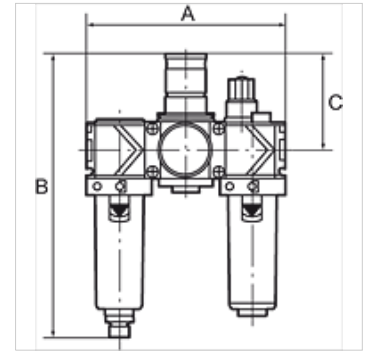

K-WTEH 3-TLG MET SICH TROPF VARIOBL

Service units, 3-piece with metal bowl, incl. sight glass and metal sight dome

HANSA FLEX

Caractéristiques

Pression d'entrée	Max. 16 bar (polycarbonate bowl), Max. 20 bar (metal bowl)
Température de fluide	max. 50 °C
Température ambiante	Max. 50 °C (polycarbonate bowl), Max. 80 °C (metal bowl)
Largeur des pores de l'élément de filtre	40 µm
Matériau étanche	NBR
Logement de ressort	POM
Boîtier	Die-cast zinc
Membrane	NBR
Embout compte-goutte	PA
Drain valve	Manual
Mesure de la valeur du débit	At P1 = 10 bar, P2 = 6 bar and pressure drop $\Delta p = 1$ bar

Remarque

Autres informations sur demande.

Description

Two or three-piece service units consisting of a reversible diaphragm pressure regulator, independent of inlet pressure, with self-relieving design, combined with a centrifugal separator and a proportional lubricator. Approved series in modern industrial design, with the following key benefits: Simple handling, Convenient modular assembly thanks to innovative fasteners, Excellent flow values.

Informations relatives à la commande

Service units are also available with bowl guard or metal bowl. Service units are also available in other control ranges (0.5 - 6 bar and 0.5 - 16 bar) and in lockable version. Please ask for more information.

Informations supplémentaires

Service units are also available with bowl guard or metal bowl. Service units are also available in other control ranges.

Article

Désignation	Filets	Plage de régulation	Débit (L/min)	A (mm)	B	C (mm)
K- 07 25 14 12	G 1/4	0.5 - 10 bar	1500	144,0	201,0 mm	68,0
K- 07 25 14 14	G 3/8	0.5 - 10 bar	1800	144,0	201,0 mm	68,0
K- 07 25 14 16	G 1/2	0.5 - 10 bar	3400	210,0	274,0 mm	98,0
K- 07 25 14 18	G 3/4	0.5 - 10 bar	5000	210,0	274,0 mm	98,0
K- 07 25 14 20	G 1	0.5 - 10 bar	5000	264,0	274,0 mm	98,0