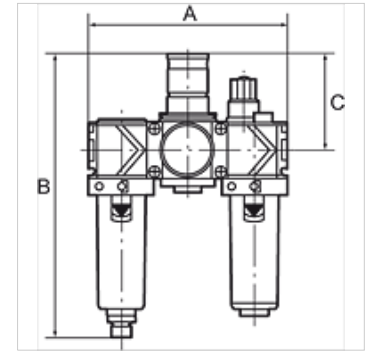

K-WTEH 3-TLG MET SICH TROPF VARIOBL

Service units, 3-piece with metal bowl, incl. sight glass and metal sight dome

HANSA FLEX

Caractéristiques

Pression d'entrée	Max. 16 bar (polycarbonate bowl), Max. 20 bar (metal bowl)
Température de fluide	max. 50 °C
Température ambiante	Max. 50 °C (polycarbonate bowl), Max. 80 °C (metal bowl)
Largeur des pores de l'élément de filtre	40 µm
Matériau étanche	NBR
Logement de ressort	POM
Boîtier	Die-cast zinc
Membrane	NBR
Embout compte-goutte	PA
Drain valve	Manual
Mesure de la valeur du débit	At P1 = 10 bar, P2 = 6 bar and pressure drop $\Delta p = 1$ bar

Remarque

Autres informations sur demande.

Description

Two or three-piece service units consisting of a reversible diaphragm pressure regulator, independent of inlet pressure, with self-relieving design, combined with a centrifugal separator and a proportional lubricator. Approved series in modern industrial design, with the following key benefits: Simple handling, Convenient modular assembly thanks to innovative fasteners, Excellent flow values.

Informations relatives à la commande

Service units are also available with bowl guard or metal bowl. Service units are also available in other control ranges (0.5 - 6 bar and 0.5 - 16 bar) and in lockable version. Please ask for more information.

Informations supplémentaires

Service units are also available with bowl guard or metal bowl. Service units are also available in other control ranges.

Article

Désignation	Filets	Plage de régulation	Débit (L/min)	A (mm)	B	C (mm)
K- 07 25 14 12	G 1/4	0.5 - 10 bar	1500	144,0	201,0 mm	68,0
K- 07 25 14 14	G 3/8	0.5 - 10 bar	1800	144,0	201,0 mm	68,0
K- 07 25 14 16	G 1/2	0.5 - 10 bar	3400	210,0	274,0 mm	98,0
K- 07 25 14 18	G 3/4	0.5 - 10 bar	5000	210,0	274,0 mm	98,0
K- 07 25 14 20	G 1	0.5 - 10 bar	5000	264,0	274,0 mm	98,0