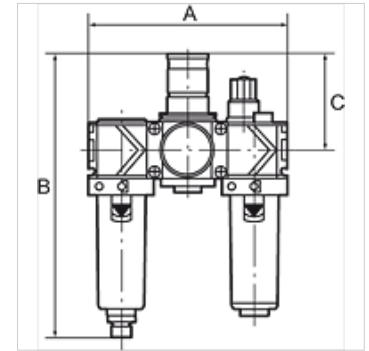

K-WTEH 3-TLG MET SICH TROPF VARIOBL

Service units, 3-piece with metal bowl, incl. sight glass and metal sight dome

HANSA FLEX

Caractéristiques

Pression d'entrée	Max. 16 bar (polycarbonate bowl), Max. 20 bar (metal bowl)
Température de fluide	max. 50 °C
Température ambiante	Max. 50 °C (polycarbonate bowl), Max. 80 °C (metal bowl)
Largeur des pores de l'élément de filtre	40 µm
Matériau étanche	NBR
Logement de ressort	POM
Boîtier	Die-cast zinc
Membrane	NBR
Embout compte-goutte	PA
Drain valve	Manual
Mesure de la valeur du débit	At P1 = 10 bar, P2 = 6 bar and pressure drop $\Delta p = 1$ bar

Remarque

Autres informations sur demande.

Description

Two or three-piece service units consisting of a reversible diaphragm pressure regulator, independent of inlet pressure, with self-relieving design, combined with a centrifugal separator and a proportional lubricator. Approved series in modern industrial design, with the following key benefits: Simple handling, Convenient modular assembly thanks to innovative fasteners, Excellent flow values.

Informations relatives à la commande

Service units are also available with bowl guard or metal bowl. Service units are also available in other control ranges (0.5 - 6 bar and 0.5 - 16 bar) and in lockable version. Please ask for more information.

Informations supplémentaires

Service units are also available with bowl guard or metal bowl. Service units are also available in other control ranges.

Article

Désignation	Filets	Plage de régulation	Débit (L/min)	A (mm)	B	C (mm)
K- 07 25 14 12	G 1/4	0.5 - 10 bar	1500	144,0	201,0 mm	68,0
K- 07 25 14 14	G 3/8	0.5 - 10 bar	1800	144,0	201,0 mm	68,0
K- 07 25 14 16	G 1/2	0.5 - 10 bar	3400	210,0	274,0 mm	98,0
K- 07 25 14 18	G 3/4	0.5 - 10 bar	5000	210,0	274,0 mm	98,0
K- 07 25 14 20	G 1	0.5 - 10 bar	5000	264,0	274,0 mm	98,0