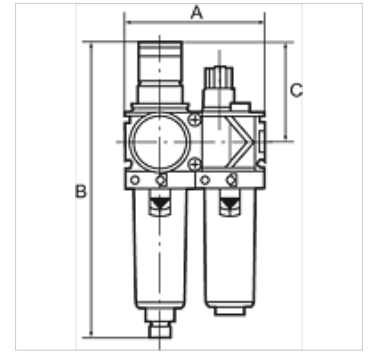

## Caractéristiques

Pression d'entrée	Max. 16 bar (polycarbonate bowl), Max. 20 bar (metal bowl)
Température de fluide	max. 50 °C
Température ambiante	Max. 50 °C (polycarbonate bowl), Max. 80 °C (metal bowl)
Largeur des pores de l'élément de filtre	40 µm
Matériau étanche	NBR
Logement de ressort	POM
Boîtier	Die-cast zinc
Membrane	NBR
Embout compte-goutte	PA
Drain valve	Manual
Mesure de la valeur du débit	At P1 = 10 bar, P2 = 6 bar and pressure drop $\Delta p = 1$ bar

## Description

Two or three-piece service units consisting of a reversible diaphragm pressure regulator, independent of inlet pressure, with self-relieving design, combined with a centrifugal separator and a proportional lubricator. Approved series in modern industrial design, with the following key benefits: Simple handling, Convenient modular assembly thanks to innovative fasteners, Excellent flow values.

## Article

Désignation	Filets	Plage de régulation	Débit (L/min)	A (mm)	B	C (mm)
K- 07 25 13 85	G 1/4	0.5 - 10 bar	1500	96,0	203,0 mm	68,0
K- 07 25 13 87	G 3/8	0.5 - 10 bar	1800	96,0	203,0 mm	68,0
K- 07 25 13 89	G 1/2	0.5 - 10 bar	3400	140,0	273,0 mm	98,0
K- 07 25 13 91	G 3/4	0.5 - 10 bar	5000	140,0	273,0 mm	98,0
K- 07 25 13 93	G 1	0.5 - 10 bar	5000	194,0	273,0 mm	98,0