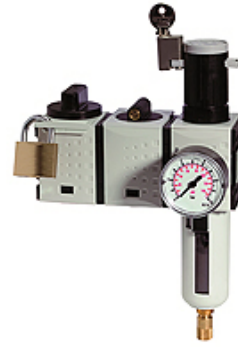

# K-WTST SAFETY BK SCHA AN FILR HANSA

SAFETY service unit sets, comprising a ball valve with silencer, start-up valve and filter regulator

**HANSA FLEX**

## Caractéristiques

Pression d'entrée	2.5 - 16 bar
Pression en sortie	0.5 - 8 bar
Plage de température	-10 °C to +50 °C
Médiums	Air comprimé
Matériau étanche	NBR
Filet de raccord	Material: Die-cast zinc
Réservoir	Polycarbonate (with bayonet lock) and bowl guard
Élément de filtre	Cellpor (PE) 5 µm
Boîtier	Material: Grivory® (PA 66)
Membrane	NBR
Consommation d'air interne	Max. 1.5 l/min (depending on secondary pressure)
Mesure de la valeur du débit	At P1 = 10 bar, P2 = 6.3 bar and pressure drop $\Delta p = 1$ bar
Raccord ventilation Robinet à bords sphériques	Silencer

## Description

These compressed air service unit sets, comprising a ball valve with silencer, a start-up valve and one out of a pressure regulator, filter regulator or service unit, meet even the strictest requirements for operating reliability and accident prevention!