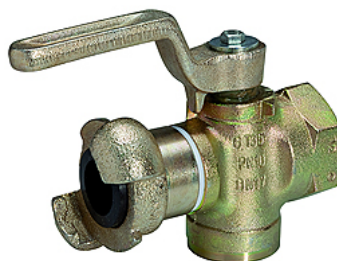

# K-BKR ECKFORM KUPP IG

Plug valves with coupling, one side sealing, female threaded, with lever stop and exhaust

**HANSA FLEX**

## Article

Désignation	Raccord	DN	H (mm)	L (mm)	SW (mm)
K- 07 35 05 41	G 1/2	15	93,0	131,0	41
K- 07 35 05 42	G 3/4	17	93,0	124,0	41
K- 07 35 05 40	G 1	17	93,0	124,0	41