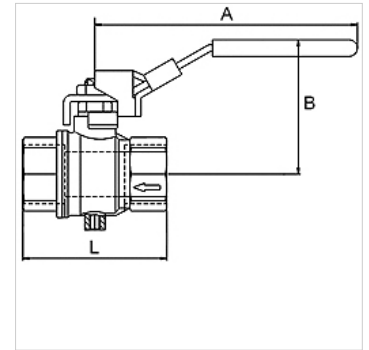

# K-S-BKR M ENTL-BOHR ABSCHL

Safety ball valves, lockable, with relief port

**HANSA FLEX**

## Caractéristiques

|                                  |  |
|----------------------------------|--|
| Température de service           | -10 °C to + 100 °C (depending on operating pressure) |
| Perçage d'orifice de ventilation | M 5 (>1": Relief port G 1/4")                        |
| Description filetage             | Rp thread acc. to EN 10226                           |
| Boîtier                          | Nickel-plated brass                                  |
| Manette                          | Steel - PVC coated                                   |
| Sphère                           | hardchrome-plated brass                              |
| Étanchéité par joint sphérique   | PTFE   |
| Étanchéité de broche             | PTFE   |

## Remarque

G thread acc. to DIN EN ISO 228-1, with ISO flange plate (acc. to ISO 5211)  
Autres informations sur demande.

## Description

2/2-way safety ball valves, two parts, made of nickel-plated brass. Specially designed for pneumatic applications. The valve shuts off the supply line and bleeds the application area. Lockable hand lever in closed position.