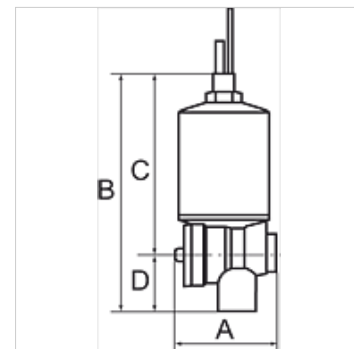

K-ABLASSVENTIL AUTO

Fully-automatic drain valve with Adapter G 1/8

HANSA FLEX

Caractéristiques

Pression de service	min. 4 bar, max. 16 bar
Médiums	Condensate (emulsion)
Raccord réservoir	G 1/8 male
Température de service	0 °C to +90 °C
Position de montage	Bowl mounted- vertical ± 10%
Matériau	Hood : aus Messing, Gehäuse aus Kunststoff (PA)

Remarque

Autres informations sur demande.

Description

For all size G 1/4 or larger filters, filter regulators, service units and combined units. Not suitable for our miniature Series nor for the »multifix« Series. Easier to mount than the standard manual drain valve.