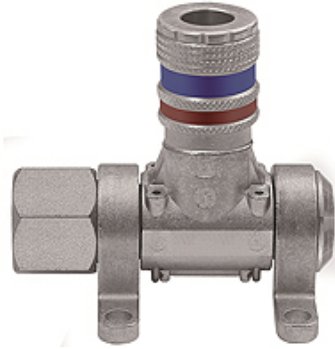

# K-DLV MULTI-LINK SCHNELLVER

Compressed air distributor, type »Multi-Link« quick disconnect safety couplings DN 7.6

**HANSA FLEX**

## Caractéristiques

Pression de service	Max. 16 bar
Plage de température	-20 °C to +80 °C
Matériau	Galvanised steel / brass
Raccord	G 1/2 female
Médiums	Compressed air, non-corrosive gases
Matériau étanche	NBR

## Description

Modular distributor system for flexible workplace design, can be rotated 180°. Equipped for 1 to 5 bleed units:  
- DN 7.6 quick disconnect safety couplings.