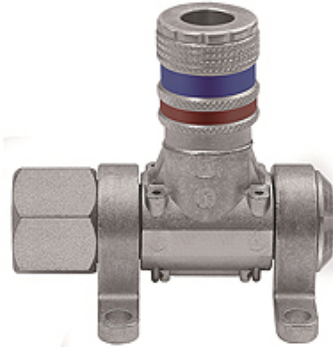

K-DLV MULTI-LINK SCHNELLVER

Compressed air distributor, type »Multi-Link« quick disconnect safety couplings DN 7.6

HANSA FLEX

Caractéristiques

Pression de service	Max. 16 bar
Plage de température	-20 °C to +80 °C
Matériau	Galvanised steel / brass
Raccord	G 1/2 female
Médiums	Compressed air, non-corrosive gases
Matériau étanche	NBR

Remarque

Autres informations sur demande.

Description

Modular distributor system for flexible workplace design, can be rotated 180°. Equipped for 1 to 5 bleed units:
- DN 7.6 quick disconnect safety couplings.