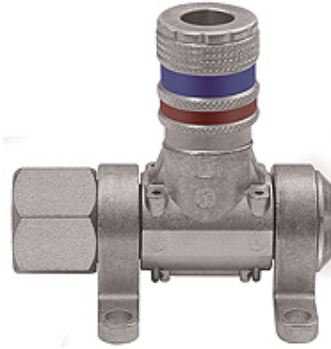

K-DLV MULTI-LINK SCHNELLVER

Compressed air distributor, type »Multi-Link« quick disconnect safety couplings DN 7.6

HANSA FLEX

Caractéristiques

Pression de service	Max. 16 bar
Plage de température	-20 °C to +80 °C
Matériau	Galvanised steel / brass
Raccord	G 1/2 female
Médiums	Compressed air, non-corrosive gases
Matériau étanche	NBR

Remarque

Autres informations sur demande.

Description

Modular distributor system for flexible workplace design, can be rotated 180°. Equipped for 1 to 5 bleed units:
- DN 7.6 quick disconnect safety couplings.