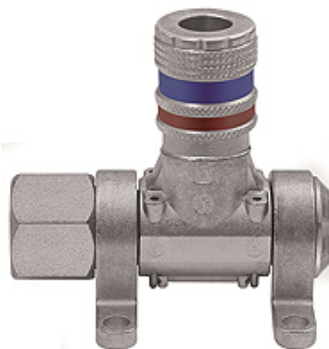

K-DLV MULTI-LINK SCHNELLVER

Compressed air distributor, type »Multi-Link« quick disconnect safety couplings DN 7.6

HANSA FLEX

Caractéristiques

Pression de service	Max. 16 bar
Plage de température	-20 °C to +80 °C
Matériau	Galvanised steel / brass
Raccord	G 1/2 female
Médiums	Compressed air, non-corrosive gases
Matériau étanche	NBR

Remarque

Autres informations sur demande.

Description

Modular distributor system for flexible workplace design, can be rotated 180°. Equipped for 1 to 5 bleed units:
- DN 7.6 quick disconnect safety couplings.