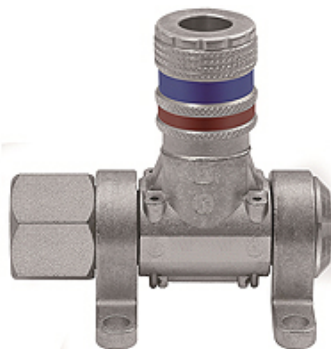

K-DLV MULTI-LINK SCHNELLVER

Compressed air distributor, type »Multi-Link« quick disconnect safety couplings DN 7.6

HANSA FLEX

Caractéristiques

Pression de service	Max. 16 bar
Plage de température	-20 °C to +80 °C
Matériau	Galvanised steel / brass
Raccord	G 1/2 female
Médiums	Compressed air, non-corrosive gases
Matériau étanche	NBR

Remarque

Autres informations sur demande.

Description

Modular distributor system for flexible workplace design, can be rotated 180°. Equipped for 1 to 5 bleed units:
- DN 7.6 quick disconnect safety couplings.