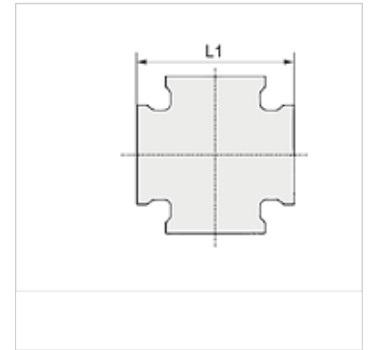

K-K STUECK IG 1

Crosses, 4 x female thread

HANSA FLEX

Caractéristiques

Pression de service maxi 10 bar

Température de service Max. 90 °C

Remarque

Autres informations sur demande.

Article

Désignation	Filets	L1 (mm)
K- 07 40 45 77	G 3/8	43,0
K- 07 40 45 78	G 1/2	50,0
K- 07 40 45 79	G 3/4	60,0