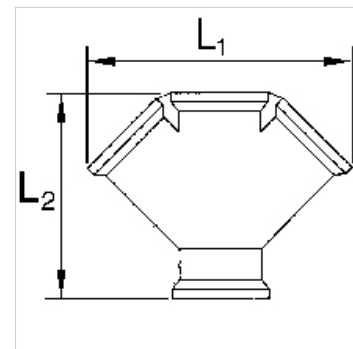

# K-VT 2-3 FACH MS BL

Distributors, 2 or 3 outlets, brass

**HANSA FLEX**

## Caractéristiques

Pression de service maxi 10 bar

Matériau Brass with a bare metal surface

## Article

Désignation	Filets	Outlets	L1 (mm)	L2 (mm)
K- 07 40 40 16	G 3/8 female	2 x female	53,5	50,0
K- 07 40 40 17	G 1/2 female	2 x female	58,5	54,0
K- 07 40 40 18	G 3/8 female	3 x female	78,5	61,0
K- 07 40 40 19	G 1/2 female	3 x female	87,7	69,0