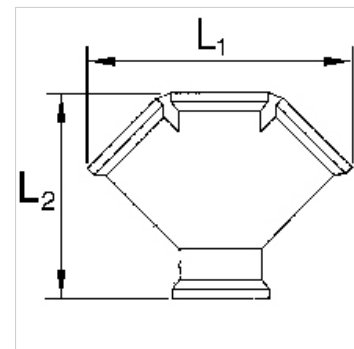

K-VT 2-3 FACH MS BL

Distributors, 2 or 3 outlets, brass

HANSA FLEX

Caractéristiques

Pression de service maxi 10 bar

Matériau Brass with a bare metal surface

Remarque

Autres informations sur demande.

Article

Désignation	Filets	Outlets	L1 (mm)	L2 (mm)
K- 07 40 40 16	G 3/8 female	2 x female	53,5	50,0
K- 07 40 40 17	G 1/2 female	2 x female	58,5	54,0
K- 07 40 40 18	G 3/8 female	3 x female	78,5	61,0
K- 07 40 40 19	G 1/2 female	3 x female	87,7	69,0