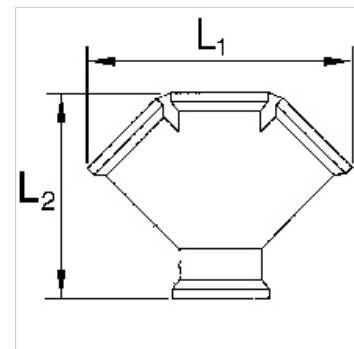

# K-VT 2-3 FACH MS BL

Distributors, 2 or 3 outlets, brass

**HANSA FLEX**

## Caractéristiques

Pression de service maxi 10 bar

Matériau Brass with a bare metal surface

## Article

Désignation	Filets	Outlets	L1 (mm)	L2 (mm)
K- 07 40 40 16	G 3/8 female	2 x female	53,5	50,0
K- 07 40 40 17	G 1/2 female	2 x female	58,5	54,0
K- 07 40 40 18	G 3/8 female	3 x female	78,5	61,0
K- 07 40 40 19	G 1/2 female	3 x female	87,7	69,0