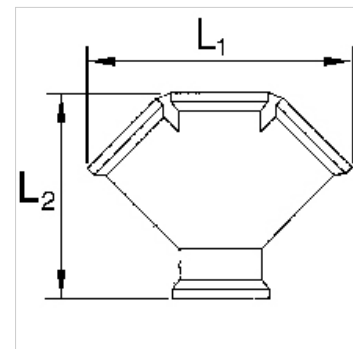

K-VT 2-3 FACH MS BL

Distributors, 2 or 3 outlets, brass

HANSA FLEX

Caractéristiques

Pression de service maxi 10 bar

Matériau Brass with a bare metal surface

Remarque

Autres informations sur demande.

Article

Désignation	Filets	Outlets	L1 (mm)	L2 (mm)
K- 07 40 40 16	G 3/8 female	2 x female	53,5	50,0
K- 07 40 40 17	G 1/2 female	2 x female	58,5	54,0
K- 07 40 40 18	G 3/8 female	3 x female	78,5	61,0
K- 07 40 40 19	G 1/2 female	3 x female	87,7	69,0