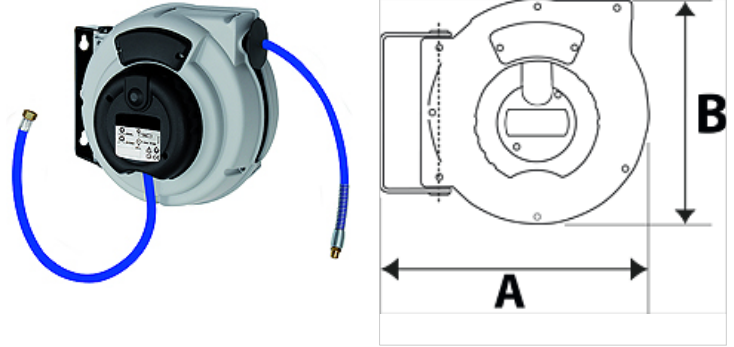

K-SCHL-AUFROLLER STANDARD

Hose reel - standard type

HANSA FLEX

Caractéristiques

Matériau du tuyau	Polyurethane (PUR)
Température de service	max +40 °C
Application	for compressed air and water
Angle de pivotement	150°

Remarque

Autres informations sur demande.

Description

Hose reel with automatic rewind and spring assembly. Robust hose locking mechanism, impact resistant plastic casing. Swivel wall mount made made from coated steel. Easy mounting on the wall or ceiling.

Article

Désignation	Dimension de tuyau	A (mm)	B (mm)	Filetage en sortie	Filetage en entrée	Pression de service max. (bar)	Longueur de tuyau (m)
K- 07 10 11 03	12 mm x 8 mm	325,0	275,0	G 1/4 AG	G 1/4 fem	10	9
K- 07 10 11 04	12 mm x 8 mm	355,0	315,0	G 1/4 AG	G 1/4 fem	15	12