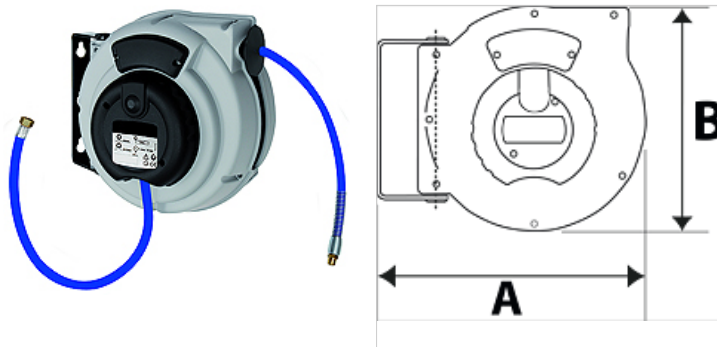

K-SCHL-AUFROLLER STANDARD

Hose reel - standard type

HANSA FLEX

Caractéristiques

Matériau du tuyau	Polyurethane (PUR)
Température de service	max +40 °C
Application	for compressed air and water
Angle de pivotement	150°

Remarque

Autres informations sur demande.

Description

Hose reel with automatic rewind and spring assembly. Robust hose locking mechanism, impact resistant plastic casing. Swivel wall mount made made from coated steel. Easy mounting on the wall or ceiling.

Article

Désignation	Dimension de tuyau	A (mm)	B (mm)	Filetage en sortie	Filetage en entrée	Pression de service max. (bar)	Longueur de tuyau (m)
K- 07 10 11 03	12 mm x 8 mm	325,0	275,0	G 1/4 AG	G 1/4 fem	10	9
K- 07 10 11 04	12 mm x 8 mm	355,0	315,0	G 1/4 AG	G 1/4 fem	15	12