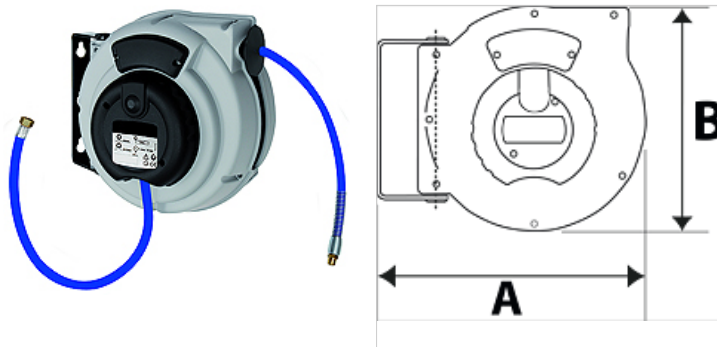

# K-SCHL-AUFROLLER STANDARD

Hose reel - standard type

**HANSA FLEX**

## Caractéristiques

Matériau du tuyau	Polyurethane (PUR)
Température de service	max +40 °C
Application	for compressed air and water
Angle de pivotement	150°

## Description

Hose reel with automatic rewind and spring assembly. Robust hose locking mechanism, impact resistant plastic casing. Swivel wall mount made made from coated steel. Easy mounting on the wall or ceiling.