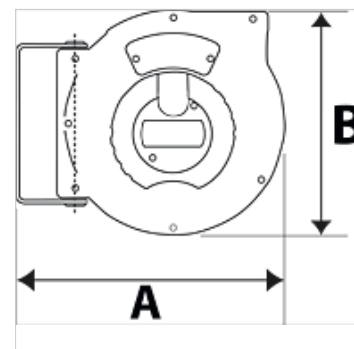

K-SCHL-AUFROLLER STANDARD

Hose reel - standard type

HANSA FLEX

Caractéristiques

Matériau du tuyau	Polyurethane (PUR)
Température de service	max +40 °C
Application	for compressed air and water
Angle de pivotement	150°

Remarque

Autres informations sur demande.

Description

Hose reel with automatic rewind and spring assembly. Robust hose locking mechanism, impact resistant plastic casing. Swivel wall mount made made from coated steel. Easy mounting on the wall or ceiling.

Article

Désignation	Dimension de tuyau	A (mm)	B (mm)	Filetage en sortie	Filetage en entrée	Pression de service max. (bar)	Longueur de tuyau (m)
K- 07 10 11 03	12 mm x 8 mm	325,0	275,0	G 1/4 AG	G 1/4 fem	10	9
K- 07 10 11 04	12 mm x 8 mm	355,0	315,0	G 1/4 AG	G 1/4 fem	15	12