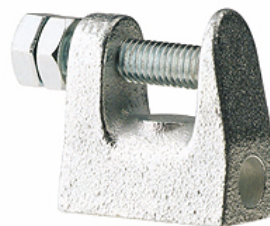

# K-KLEMMBUEGEL IG

Clamp strap with female thread

**HANSA FLEX**

## Caractéristiques

Matériau nickel plated iron