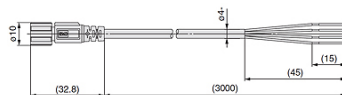

K-ANSCHLUSSKABEL STECKER PF3W

connecting cable with M8-connector PF3W

HANSA FLEX

Caractéristiques

Câble E/S	without connection cable
Série	PF3W
Autres indications	Accessories for Digital Flow Switch PF3W

Description

Connection cable with M8 plug, series PF3W, 4-wire, cable length 3.00 m

Article

Désignation	Définition
K- 07 60 00 25	Connection cable with M8-plug