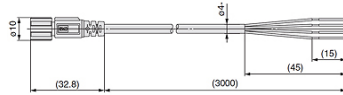

## Description

Connection cable with M8 plug, series PF3W, 4-wire, cable length 3.00 m