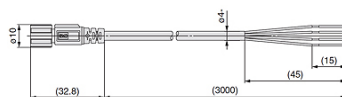

K-ANSCHLUSSKABEL STECKER PF3W

connecting cable with M8-connector PF3W

HANSA FLEX

Caractéristiques

Câble E/S	without connection cable
Série	PF3W
Autres indications	Accessories for Digital Flow Switch PF3W

Description

Connection cable with M8 plug, series PF3W, 4-wire, cable length 3.00 m

Article

Désignation	Définition
K- 07 60 00 25	Connection cable with M8-plug