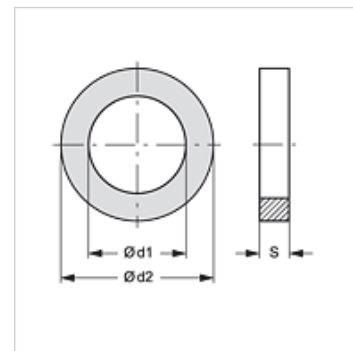

SKF STUETZRING

Potporni prsten za SKF

HANSA FLEX

Karakteristike

prikladno za Fiksna polovica vijčane spojke

Materijal PVC

Artikli

| Naziv | Veličina | $\varnothing d1$ (mm) | $\varnothing d2$ (mm) | S (mm) |
|------------------|----------|--------------------------|--------------------------|-----------|
| SKF STUETZRING 1 | 1 | 13,0 | 16,1 | 1,0 |
| SKF STUETZRING 2 | 2 | 17,5 | 20,7 | 1,0 |
| SKF STUETZRING 3 | 3 | 22,0 | 27,4 | 1,0 |
| SKF STUETZRING 4 | 4 | 28,0 | 33,2 | 1,0 |
| SKF STUETZRING 5 | 5 | 35,0 | 39,0 | 1,0 |
| SKF STUETZRING 6 | 6 | 54,0 | 58,6 | 1,0 |