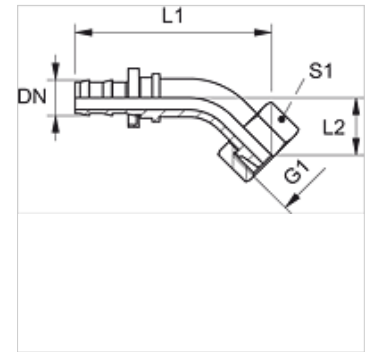

## Karakteristike

Priključak 1 BSP navoji matice

Oblik brtve 1 60° vanjski konus

Kratice DKR

Norma ISO 8434-6  
BS 5200

Materijal Čelik

Površinska zaštita galvanski premaz

## Artikl

Naziv	DN	Veličina	Col	G1	L1 (mm)	L2 (mm)	S1
ND 06 AB 45	6	4	1/4"	G 1/4" - 19	51,0	16,0	17
ND 10 AB 45	10	6	3/8"	G 3/8" - 19	58,0	18,0	19
ND 13 AB 45	12	8	1/2"	G 1/2" -14	68,0	19,0	27
ND 16 AB 45	16	10	5/8"	G 5/8" -14	81,0	21,0	30