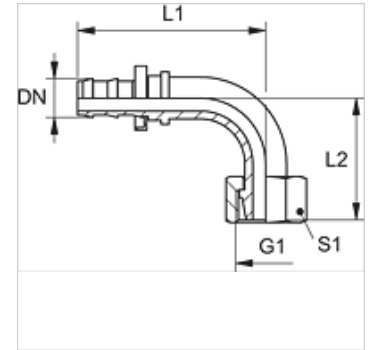

## Karakteristike

Priključak 1 BSP navoji matice

Oblik brtve 1 60° vanjski konus

Kratika DKR

Norma ISO 8434-6  
BS 5200

Materijal Čelik

Površinska zaštita galvanski premaz

## Artikl

Naziv	DN	Veličina	Col	G1	L1 (mm)	L2 (mm)	S1
ND 06 AB 90	6	4	1/4"	G 1/4" - 19	42,0	29,0	17
ND 10 AB 90	10	6	3/8"	G 3/8" - 19	49,0	33,0	19
ND 13 AB 90	12	8	1/2"	G 1/2" -14	60,0	39,0	27
ND 16 AB 90	16	10	5/8"	G 5/8" -14	74,0	43,0	30
ND 20 AB 90	19	12	3/4"	G 3/4" -14	88,0	53,0	32