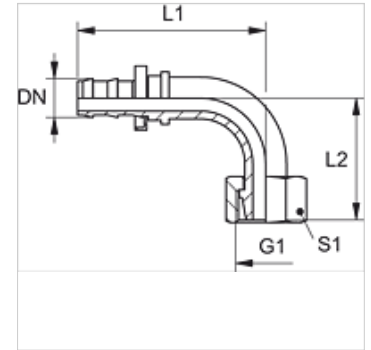

## Karakteristike

**Priključak 1** BSP navoji matice

**Oblik brtve 1** 60° vanjski konus

**Kratice** DKR

**Norma** ISO 8434-6  
BS 5200

**Materijal** Čelik

**Površinska zaštita** galvanski premaz

## Artikli

Naziv	DN	Veličina	Col	G1	L1 (mm)	L2 (mm)	S1
ND 06 AB 90	6	4	1/4"	G 1/4" - 19	42,0	29,0	17
ND 10 AB 90	10	6	3/8"	G 3/8" - 19	49,0	33,0	19
ND 13 AB 90	12	8	1/2"	G 1/2" -14	60,0	39,0	27
ND 16 AB 90	16	10	5/8"	G 5/8" -14	74,0	43,0	30
ND 20 AB 90	19	12	3/4"	G 3/4" -14	88,0	53,0	32