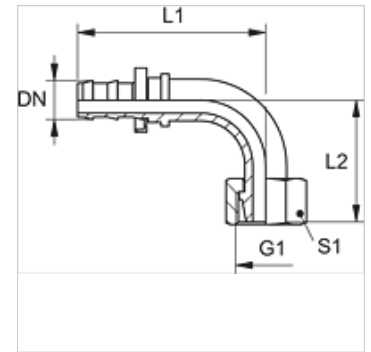

## Karakteristike

Priključak 1 BSP navoji matice

Oblik brtve 1 60° vanjski konus

Kratice DKR

Norma ISO 8434-6  
BS 5200

Materijal Čelik

Površinska zaštita galvanski premaz

## Artikl

Naziv	DN	Veličina	Col	G1	L1 (mm)	L2 (mm)	S1
ND 06 AB 90	6	4	1/4"	G 1/4" - 19	42,0	29,0	17
ND 10 AB 90	10	6	3/8"	G 3/8" - 19	49,0	33,0	19
ND 13 AB 90	12	8	1/2"	G 1/2" -14	60,0	39,0	27
ND 16 AB 90	16	10	5/8"	G 5/8" -14	74,0	43,0	30
ND 20 AB 90	19	12	3/4"	G 3/4" -14	88,0	53,0	32