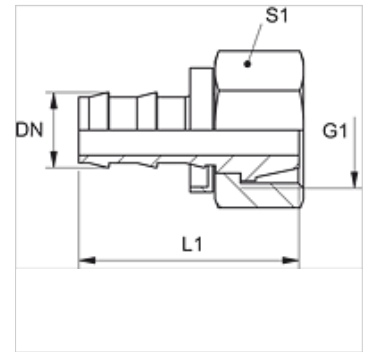

## Karakteristike

Priključak 1	metrički navoji matice
Oblik brtve 1	24°/60° Universal sealing head
Kratika	DKL
Materijal	Čelik
Površinska zaštita	galvanski premaz

## Artikli

Naziv	DN	Veličina	Col	G1	za vanjski Ø cijevi (mm)	L1 (mm)	S1
ND 06 AFL 04	6	4	1/4"	M 12 x 1,5	6	33,0	14
ND 06 AFL	6	4	1/4"	M 14 x 1,5	8	33,0	17
ND 06 AFL 08	6	4	1/4"	M 16 x 1,5	10	34,0	19
ND 10 AFL 08	10	6	3/8"	M 16 x 1,5	10	38,0	19
ND 10 AFL	10	6	3/8"	M 18 x 1,5	12	38,0	22
ND 13 AFL 10	12	8	1/2"	M 18 x 1,5	12	-	-
ND 13 AFL	12	8	1/2"	M 22 x 1,5	15	43,5	27
ND 16 AFL 13	16	10	5/8"	M 22 x 1,5	15	56,0	27
ND 16 AFL	16	10	5/8"	M 26 x 1,5	18	53,0	32
ND 20 AFL	19	12	3/4"	M 30 x 2	22	53,5	36
ND 25 AFL	25	16	1"	M 36 x 2	28	58,0	41