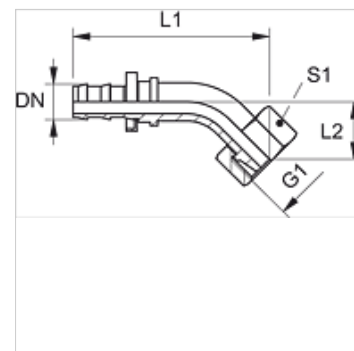

## Karakteristike

Priključak 1	metrički navoji matice
Oblik brtve 1	24°/60° Universal sealing head
Kratice	DKL
Materijal	Čelik
Površinska zaštita	galvanski premaz

## Artikli

Naziv	DN	Veličina	Col	G1	za vanjski Ø cijevi (mm)	L1 (mm)	L2 (mm)	S1
ND 06 AFL 04 45	6	4	1/4"	M 12 x 1,5	6	51,0	16,0	14
ND 06 AFL 45	6	4	1/4"	M 14 x 1,5	8	51,0	16,0	17
ND 10 AFL 08 45	10	6	3/8"	M 16 x 1,5	10	58,0	18,0	19
ND 10 AFL 45	10	6	3/8"	M 18 x 1,5	12	59,0	18,0	22
ND 13 AFL 45	12	8	1/2"	M 22 x 1,5	15	68,0	19,0	27
ND 16 AFL 45	16	10	5/8"	M 26 x 1,5	18	81,0	21,0	32
ND 20 AFL 45	19	12	3/4"	M 30 x 2	22	88,0	23,0	36
ND 25 AFL 45	25	16	1"	M 36 x 2	28	105,0	30,0	41