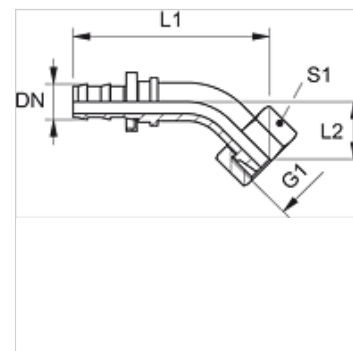

ND AFL 45

Utična nazuvica, DKL W45°

HANSA FLEX

Karakteristike

Priključak 1	metrički navoji matice
Oblik brtve 1	24°/60° Universal sealing head
Kratika	DKL
Materijal	Čelik
Površinska zaštita	galvanski premaz

Napomena

Neoštećene nazuvice možete upotrijebiti ponovno.

Artikli

Naziv	DN	Veličina	Col	G1	za vanjski Ø cijevi (mm)	L1 (mm)	L2 (mm)	S1
ND 06 AFL 04 45	6	4	1/4"	M 12 x 1,5	6	51,0	16,0	14
ND 06 AFL 45	6	4	1/4"	M 14 x 1,5	8	51,0	16,0	17
ND 10 AFL 08 45	10	6	3/8"	M 16 x 1,5	10	58,0	18,0	19
ND 10 AFL 45	10	6	3/8"	M 18 x 1,5	12	59,0	18,0	22
ND 13 AFL 45	12	8	1/2"	M 22 x 1,5	15	68,0	19,0	27
ND 16 AFL 45	16	10	5/8"	M 26 x 1,5	18	81,0	21,0	32
ND 20 AFL 45	19	12	3/4"	M 30 x 2	22	88,0	23,0	36
ND 25 AFL 45	25	16	1"	M 36 x 2	28	105,0	30,0	41

Pribor

ND ASR GE, RO, BL Granični prsten za utičnu nazuvicu