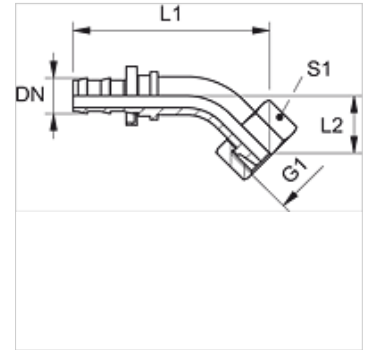

ND AFL 45

Utična nazuvica, DKL W45°

HANSA FLEX

Karakteristike

Priključak 1	metrički navoji matice
Oblik brtve 1	24°/60° Universal sealing head
Kratice	DKL
Materijal	Čelik
Površinska zaštita	galvanski premaz

Napomena

Neoštećene nazuvice možete upotrijebiti ponovno.

Artikli

Naziv	DN	Veličina	Col	G1	za vanjski Ø cijevi (mm)	L1 (mm)	L2 (mm)	S1
ND 06 AFL 04 45	6	4	1/4"	M 12 x 1,5	6	51,0	16,0	14
ND 06 AFL 45	6	4	1/4"	M 14 x 1,5	8	51,0	16,0	17
ND 10 AFL 08 45	10	6	3/8"	M 16 x 1,5	10	58,0	18,0	19
ND 10 AFL 45	10	6	3/8"	M 18 x 1,5	12	59,0	18,0	22
ND 13 AFL 45	12	8	1/2"	M 22 x 1,5	15	68,0	19,0	27
ND 16 AFL 45	16	10	5/8"	M 26 x 1,5	18	81,0	21,0	32
ND 20 AFL 45	19	12	3/4"	M 30 x 2	22	88,0	23,0	36
ND 25 AFL 45	25	16	1"	M 36 x 2	28	105,0	30,0	41

Pribor

ND ASR GE, RO, BL Granični prsten za utičnu nazuvicu