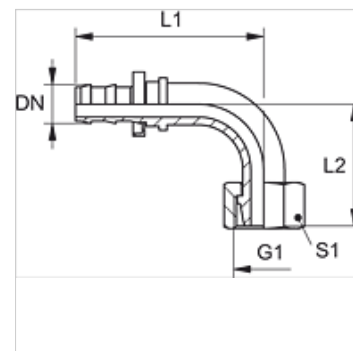

ND AFL 90

Utična nazuvica, DKL W90°

HANSA FLEX

Karakteristike

Priključak 1	metrički navoji matice
Oblik brtve 1	24°/60° Universal sealing head
Kratika	DKL
Materijal	Čelik
Površinska zaštita	galvanski premaz

Napomena

Neoštećene nazuvice možete upotrijebiti ponovno.

Artikli

Naziv	DN	Veličina	Col	G1	za vanjski Ø cijevi (mm)	L1 (mm)	L2 (mm)	S1
ND 06 AFL 04 90	6	4	1/4"	M 12 x 1,5	6	42,0	29,0	14
ND 06 AFL 90	6	4	1/4"	M 14 x 1,5	8	42,0	29,0	17
ND 06 AFL 08 90	6	4	1/4"	M 16 x 1,5	10	42,0	29,0	19
ND 10 AFL 08 90	10	6	3/8"	M 16 x 1,5	10	49,0	33,0	19
ND 10 AFL 90	10	6	3/8"	M 18 x 1,5	12	49,0	34,0	22
ND 13 AFL 90	12	8	1/2"	M 22 x 1,5	15	60,0	39,0	27
ND 16 AFL 90	16	10	5/8"	M 26 x 1,5	18	74,0	43,0	32
ND 20 AFL 90	19	12	3/4"	M 30 x 2	22	88,0	50,0	36
ND 25 AFL 90	25	16	1"	M 36 x 2	28	99,0	70,0	41

Pribor

ND ASR GE, RO, BL Granični prsten za utičnu nazuvicu