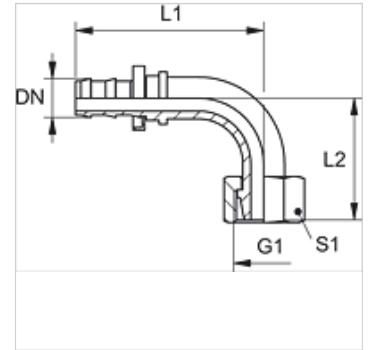

ND AFL 90

Utična nazuvica, DKL W90°

HANSA FLEX

Karakteristike

Priključak 1	metrički navoji matice
Oblik brtve 1	24°/60° Universal sealing head
Kratika	DKL
Materijal	Čelik
Površinska zaštita	galvanski premaz

Napomena

Neoštećene nazuvice možete upotrijebiti ponovno.

Artikli

Naziv	DN	Veličina	Col	G1	za vanjski Ø cijevi (mm)	L1 (mm)	L2 (mm)	S1
ND 06 AFL 04 90	6	4	1/4"	M 12 x 1,5	6	42,0	29,0	14
ND 06 AFL 90	6	4	1/4"	M 14 x 1,5	8	42,0	29,0	17
ND 06 AFL 08 90	6	4	1/4"	M 16 x 1,5	10	42,0	29,0	19
ND 10 AFL 08 90	10	6	3/8"	M 16 x 1,5	10	49,0	33,0	19
ND 10 AFL 90	10	6	3/8"	M 18 x 1,5	12	49,0	34,0	22
ND 13 AFL 90	12	8	1/2"	M 22 x 1,5	15	60,0	39,0	27
ND 16 AFL 90	16	10	5/8"	M 26 x 1,5	18	74,0	43,0	32
ND 20 AFL 90	19	12	3/4"	M 30 x 2	22	88,0	50,0	36
ND 25 AFL 90	25	16	1"	M 36 x 2	28	99,0	70,0	41

Pribor

ND ASR GE, RO, BL Granični prsten za utičnu nazuvicu