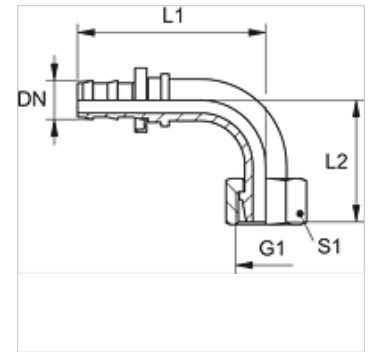

ND AFL 90

Utična nazuvica, DKL W90°

HANSA FLEX

Karakteristike

Priključak 1	metrički navoji matice
Oblik brtve 1	24°/60° Universal sealing head
Kratika	DKL
Materijal	Čelik
Površinska zaštita	galvanski premaz

Napomena

Neoštećene nazuvice možete upotrijebiti ponovno.

Artikli

Naziv	DN	Veličina	Col	G1	za vanjski Ø cijevi (mm)	L1 (mm)	L2 (mm)	S1
ND 06 AFL 04 90	6	4	1/4"	M 12 x 1,5	6	42,0	29,0	14
ND 06 AFL 90	6	4	1/4"	M 14 x 1,5	8	42,0	29,0	17
ND 06 AFL 08 90	6	4	1/4"	M 16 x 1,5	10	42,0	29,0	19
ND 10 AFL 08 90	10	6	3/8"	M 16 x 1,5	10	49,0	33,0	19
ND 10 AFL 90	10	6	3/8"	M 18 x 1,5	12	49,0	34,0	22
ND 13 AFL 90	12	8	1/2"	M 22 x 1,5	15	60,0	39,0	27
ND 16 AFL 90	16	10	5/8"	M 26 x 1,5	18	74,0	43,0	32
ND 20 AFL 90	19	12	3/4"	M 30 x 2	22	88,0	50,0	36
ND 25 AFL 90	25	16	1"	M 36 x 2	28	99,0	70,0	41

Pribor

ND ASR GE, RO, BL Granični prsten za utičnu nazuvicu