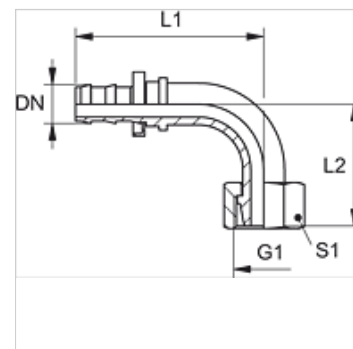

ND AFL 90

Utična nazuvica, DKL W90°

HANSA FLEX

Karakteristike

Priključak 1	metrički navoji matice
Oblik brtve 1	24°/60° Universal sealing head
Kratika	DKL
Materijal	Čelik
Površinska zaštita	galvanski premaz

Napomena

Neoštećene nazuvice možete upotrijebiti ponovno.

Artikli

Naziv	DN	Veličina	Col	G1	za vanjski Ø cijevi (mm)	L1 (mm)	L2 (mm)	S1
ND 06 AFL 04 90	6	4	1/4"	M 12 x 1,5	6	42,0	29,0	14
ND 06 AFL 90	6	4	1/4"	M 14 x 1,5	8	42,0	29,0	17
ND 06 AFL 08 90	6	4	1/4"	M 16 x 1,5	10	42,0	29,0	19
ND 10 AFL 08 90	10	6	3/8"	M 16 x 1,5	10	49,0	33,0	19
ND 10 AFL 90	10	6	3/8"	M 18 x 1,5	12	49,0	34,0	22
ND 13 AFL 90	12	8	1/2"	M 22 x 1,5	15	60,0	39,0	27
ND 16 AFL 90	16	10	5/8"	M 26 x 1,5	18	74,0	43,0	32
ND 20 AFL 90	19	12	3/4"	M 30 x 2	22	88,0	50,0	36
ND 25 AFL 90	25	16	1"	M 36 x 2	28	99,0	70,0	41

Pribor

ND ASR GE, RO, BL Granični prsten za utičnu nazuvicu