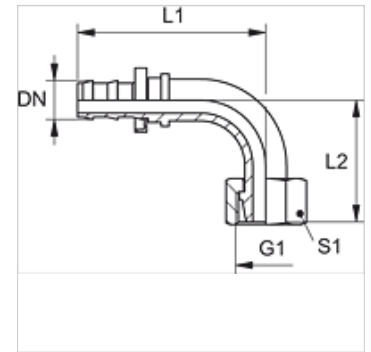

# ND AFL 90

Utična nazuvica, DKL W90°

**HANSA FLEX**

## Karakteristike

Priključak 1	metrički navoji matice
Oblik brtve 1	24°/60° Universal sealing head
Kratika	DKL
Materijal	Čelik
Površinska zaštita	galvanski premaz

## Artikli

Naziv	DN	Veličina	Col	G1	za vanjski Ø cijevi (mm)	L1 (mm)	L2 (mm)	S1
ND 06 AFL 04 90	6	4	1/4"	M 12 x 1,5	6	42,0	29,0	14
ND 06 AFL 90	6	4	1/4"	M 14 x 1,5	8	42,0	29,0	17
ND 06 AFL 08 90	6	4	1/4"	M 16 x 1,5	10	42,0	29,0	19
ND 10 AFL 08 90	10	6	3/8"	M 16 x 1,5	10	49,0	33,0	19
ND 10 AFL 90	10	6	3/8"	M 18 x 1,5	12	49,0	34,0	22
ND 13 AFL 90	12	8	1/2"	M 22 x 1,5	15	60,0	39,0	27
ND 16 AFL 90	16	10	5/8"	M 26 x 1,5	18	74,0	43,0	32
ND 20 AFL 90	19	12	3/4"	M 30 x 2	22	88,0	50,0	36
ND 25 AFL 90	25	16	1"	M 36 x 2	28	99,0	70,0	41