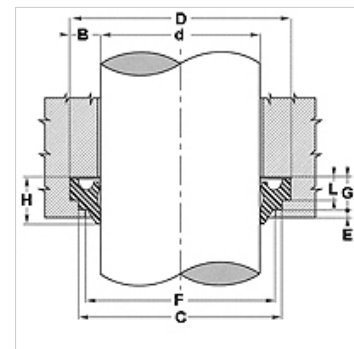

DSR U

Dvostruki strugač, DSR-U

HANSA FLEX

Karakteristike

Izvedba	Strugač
Brzina klizanja max.	0,5 m/s
Temperatura min.	-30 °C
Temperatura max.	110 °C
Mediji	Mineralna ulja Emulzije vode
Montaža	Strugač oblikovati u obliku bubrega i utisnuti u prihvatni utor
Primjena	Hidraulika
Materijal	NBR

Toleranz / Tolerance					
d	D	L	C	F	G
h11	H11	+0,20 0	H10	H11	+0,20 0

Opis

jednostavna montaža

Artikli

Naziv	D (mm)	d (mm)	L (mm)	C (mm)	F (mm)	G (mm)	E (mm)	H (mm)
DSR 10-U	18	10	4,0	16	13,5	6,0	2	8
DSR 12-U	20	12	4,0	18	15,5	6,0	2	8
DSR 14-U	22	14	4,0	20	17,5	6,0	2	8
DSR 15-U	23	15	4,0	21	18,5	6,0	2	8
DSR 16-U	24	16	4,0	22	19,5	6,0	2	8
DSR 18-U	26	18	4,0	24	21,5	6,0	2	8
DSR 20-U	28	20	4,0	26	23,5	6,0	2	8
DSR 22-U	30	22	4,0	28	25,5	6,0	2	8
DSR 24-U	32	24	4,0	30	27,5	6,0	2	8
DSR 25-U	33	25	4,0	31	28,5	6,0	2	8
DSR 28-U	36	28	4,0	34	31,5	6,0	2	8
DSR 30-U	38	30	4,0	36	33,5	6,0	2	8
DSR 32-U	40	32	4,0	38	35,5	6,0	2	8
DSR 35-U	43	35	4,0	41	38,5	6,0	2	8
DSR 36-U	44	36	4,0	42	39,5	6,0	2	8
DSR 37-U	45	37	4,0	43	40,5	6,0	2	8
DSR 38-U	46	38	4,0	44	41,5	6,0	2	8
DSR 40-U	48	40	4,0	46	43,5	6,0	2	8
DSR 42-U	50	42	4,0	48	45,5	6,0	2	8
DSR 45-U	53	45	4,0	51	48,5	6,0	2	8
DSR 46-U	54	46	4,0	52	49,5	6,0	2	8
DSR 48-U	56	48	4,0	54	51,5	6,0	2	8
DSR 50-U	58	50	4,0	56	53,5	6,0	2	8
DSR 55-U	63	55	4,0	61	58,5	6,0	2	8
DSR 56-U	64	56	4,0	62	59,5	6,0	2	8
DSR 60-U	68	60	4,0	66	63,5	6,0	2	8
DSR 63-U	71	63	4,0	69	66,5	6,0	2	8
DSR 65-U	73	65	4,0	71	68,5	6,0	2	8
DSR 70-U	78	70	4,0	76	73,5	6,0	2	8
DSR 75-U	83	75	4,0	81	78,5	6,0	2	8
DSR 80-U	88	80	4,0	86	83,5	6,0	2	8
DSR 85-U	93	85	4,0	91	88,5	6,0	2	8
DSR 90-U	98	90	4,0	96	93,5	6,0	2	8
DSR 100-U	108	100	4,0	106	103,5	6,0	2	8
DSR 110-U	122	110	5,5	119	115,0	8,2	3	11
DSR 125-U	137	125	5,5	134	130,0	8,2	3	11
DSR 130-U	142	130	5,5	139	135,0	8,2	3	11
DSR 140-U	152	140	5,5	149	145,0	8,2	3	11
DSR 145-U	157	145	5,5	154	150,0	8,2	3	11
DSR 150-U	162	150	5,5	159	155,0	8,2	3	11
DSR 160-U	172	160	5,5	169	165,0	8,2	3	11
DSR 200-U	212	200	5,5	209	205,0	8,2	3	11
DSR 220-U	235	220	6,5	231	227,0	9,5	3	13
DSR 360-U	375	360	6,5	371	367,0	9,5	3	13