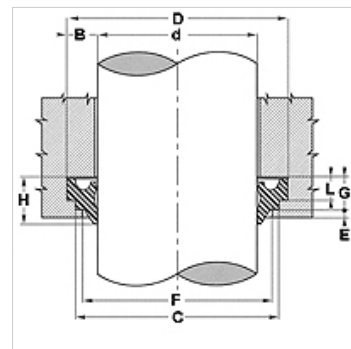

DSR U

Dvostruki strugač, DSR-U

HANSA FLEX

Karakteristike

Izvedba	Strugač
Brzina klizanja max.	0,5 m/s
Temperatura min.	-30 °C
Temperatura max.	110 °C
Mediji	Mineralna ulja Emulzije vode
Montaža	Strugač oblikovati u obliku bubrega i utisnuti u prihvatni utor
Primjena	Hidraulika
Materijal	NBR

Toleranz / Tolerance					
d	D	L	C	F	G
h11	H11	+0,20 0	H10	H11	+0,20 0

Opis

jednostavna montaža

Artikli

Naziv	D (mm)	d (mm)	L (mm)	C (mm)	F (mm)	G (mm)	E (mm)	H (mm)
DSR 10-U	18	10	4,0	16	13,5	6,0	2	8
DSR 12-U	20	12	4,0	18	15,5	6,0	2	8
DSR 14-U	22	14	4,0	20	17,5	6,0	2	8
DSR 15-U	23	15	4,0	21	18,5	6,0	2	8
DSR 16-U	24	16	4,0	22	19,5	6,0	2	8
DSR 18-U	26	18	4,0	24	21,5	6,0	2	8
DSR 20-U	28	20	4,0	26	23,5	6,0	2	8
DSR 22-U	30	22	4,0	28	25,5	6,0	2	8
DSR 24-U	32	24	4,0	30	27,5	6,0	2	8
DSR 25-U	33	25	4,0	31	28,5	6,0	2	8
DSR 28-U	36	28	4,0	34	31,5	6,0	2	8
DSR 30-U	38	30	4,0	36	33,5	6,0	2	8
DSR 32-U	40	32	4,0	38	35,5	6,0	2	8
DSR 35-U	43	35	4,0	41	38,5	6,0	2	8
DSR 36-U	44	36	4,0	42	39,5	6,0	2	8
DSR 37-U	45	37	4,0	43	40,5	6,0	2	8
DSR 38-U	46	38	4,0	44	41,5	6,0	2	8
DSR 40-U	48	40	4,0	46	43,5	6,0	2	8
DSR 42-U	50	42	4,0	48	45,5	6,0	2	8
DSR 45-U	53	45	4,0	51	48,5	6,0	2	8
DSR 46-U	54	46	4,0	52	49,5	6,0	2	8
DSR 48-U	56	48	4,0	54	51,5	6,0	2	8
DSR 50-U	58	50	4,0	56	53,5	6,0	2	8
DSR 55-U	63	55	4,0	61	58,5	6,0	2	8
DSR 56-U	64	56	4,0	62	59,5	6,0	2	8
DSR 60-U	68	60	4,0	66	63,5	6,0	2	8
DSR 63-U	71	63	4,0	69	66,5	6,0	2	8
DSR 65-U	73	65	4,0	71	68,5	6,0	2	8
DSR 70-U	78	70	4,0	76	73,5	6,0	2	8
DSR 75-U	83	75	4,0	81	78,5	6,0	2	8
DSR 80-U	88	80	4,0	86	83,5	6,0	2	8
DSR 85-U	93	85	4,0	91	88,5	6,0	2	8
DSR 90-U	98	90	4,0	96	93,5	6,0	2	8
DSR 100-U	108	100	4,0	106	103,5	6,0	2	8
DSR 110-U	122	110	5,5	119	115,0	8,2	3	11
DSR 125-U	137	125	5,5	134	130,0	8,2	3	11
DSR 130-U	142	130	5,5	139	135,0	8,2	3	11
DSR 140-U	152	140	5,5	149	145,0	8,2	3	11
DSR 145-U	157	145	5,5	154	150,0	8,2	3	11
DSR 150-U	162	150	5,5	159	155,0	8,2	3	11
DSR 160-U	172	160	5,5	169	165,0	8,2	3	11
DSR 200-U	212	200	5,5	209	205,0	8,2	3	11
DSR 220-U	235	220	6,5	231	227,0	9,5	3	13
DSR 360-U	375	360	6,5	371	367,0	9,5	3	13