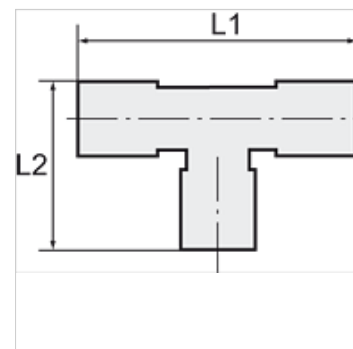

K-WASSERABSCHIEDER 22

Water trap tee for 22 mm pipe

HANSA FLEX

Karakteristike

Materijal Plastika

Napomena

Drugi podatci na zahtjev.

Opis

Prevents penetration of water into the stub

Dodatne informacije

A detailed brochure containing installation instructions and information about pipe sizing is available for this product range

Artikl

| Naziv | za vanjski Ø cijevi | L1 (mm) | L2 (mm) |
|----------------|---------------------|------------|------------|
| K- 07 10 08 63 | 22 mm | 98,0 | 48,0 |