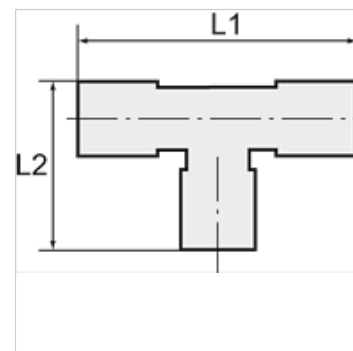

K-WASSERABSCHIEDER 22

Water trap tee for 22 mm pipe

HANSA FLEX

Karakteristike

Materijal   Plastika

Napomena

Drugi podatci na zahtjev.

Opis

Prevents penetration of water into the stub

Dodatne informacije

A detailed brochure containing installation instructions and information about pipe sizing is available for this product range

Artikl

Naziv	za vanjski Ø cijevi	L1 (mm)	L2 (mm)
K- 07 10 08 63	22 mm	98,0	48,0