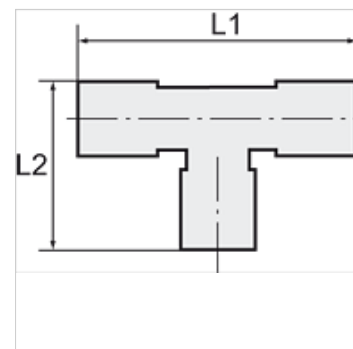

K-WASSERABSCHIEDER 22

Water trap tee for 22 mm pipe

HANSA FLEX

Karakteristike

Materijal   Plastika

Napomena

Drugi podatci na zahtjev.

Opis

Prevents penetration of water into the stub

Dodatne informacije

A detailed brochure containing installation instructions and information about pipe sizing is available for this product range

Artikl

Naziv	za vanjski Ø cijevi	L1 (mm)	L2 (mm)
K- 07 10 08 63	22 mm	98,0	48,0