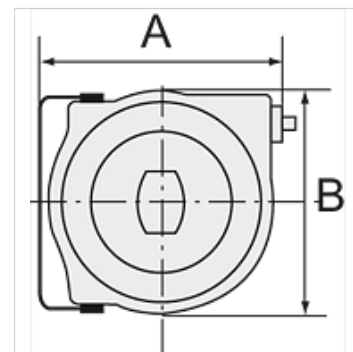

K-ELEKTRO-KABELAUFROLL POLY

Electrical cable reel (polypropylene) easy mounting on the wall or ceiling

HANSA FLEX

Karakteristike

Tip kabela	HO5VV-F
Jačina struje	Max. 10 A
Priključak	SchuKo plug
za napon	230 V, 50 Hz
Potrošnja struje	Max. 1000 W (fully wound), max. 2000 W (fully unwound)
Zakretni kut	180°

Napomena

Drugi podatci na zahtjev.

Opis

High-quality, polypropylene housing. Includes a thermal circuit breaker. In case of overloading, a thermal overload protective circuit cuts off the electrical power supply automatically.

Artikli

Naziv	A (mm)	B (mm)	Duljina (m)
K- 07 10 03 48	335,0	290,0	15