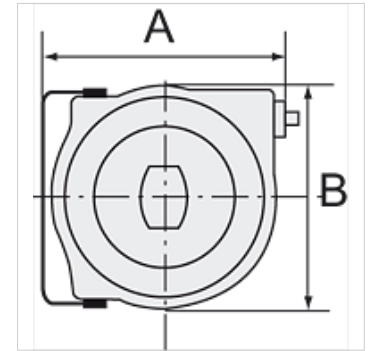

K-ELEKTRO-KABELAUFROLL POLY

Electrical cable reel (polypropylene) easy mounting on the wall or ceiling

HANSA FLEX

Karakteristike

Tip kabela	HO5VV-F
Jačina struje	Max. 10 A
Priključak	SchuKo plug
za napon	230 V, 50 Hz
Potrošnja struje	Max. 1000 W (fully wound), max. 2000 W (fully unwound)
Zakretni kut	180°

Napomena

Drugi podatci na zahtjev.

Opis

High-quality, polypropylene housing. Includes a thermal circuit breaker. In case of overloading, a thermal overload protective circuit cuts off the electrical power supply automatically.

Artikli

Naziv	A (mm)	B (mm)	Duljina (m)
K- 07 10 03 48	335,0	290,0	15