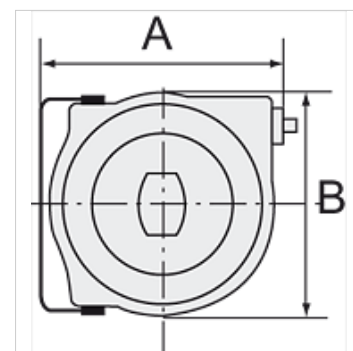

K-ELEKTRO-KABELAUFROLL POLY

Electrical cable reel (polypropylene) easy mounting on the wall or ceiling

HANSA FLEX

Karakteristike

Tip kabela	HO5VV-F
Jačina struje	Max. 10 A
Priključak	SchuKo plug
za napon	230 V, 50 Hz
Potrošnja struje	Max. 1000 W (fully wound), max. 2000 W (fully unwound)
Zakretni kut	180°

Napomena

Drugi podatci na zahtjev.

Opis

High-quality, polypropylene housing. Includes a thermal circuit breaker. In case of overloading, a thermal overload protective circuit cuts off the electrical power supply automatically.

Artikli

Naziv	A (mm)	B (mm)	Duljina (m)
K- 07 10 03 48	335,0	290,0	15