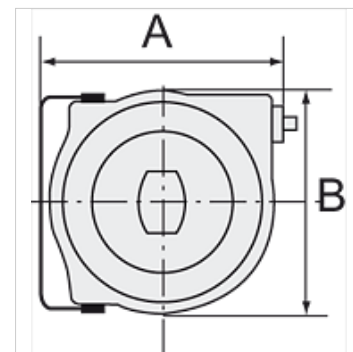

K-ELEKTRO-KABELAUFROLL POLY

Electrical cable reel (polypropylene) easy mounting on the wall or ceiling

HANSA FLEX

Karakteristike

Tip kabela	HO5VV-F
Jačina struje	Max. 10 A
Priključak	SchuKo plug
za napon	230 V, 50 Hz
Potrošnja struje	Max. 1000 W (fully wound), max. 2000 W (fully unwound)
Zakretni kut	180°

Napomena

Drugi podatci na zahtjev.

Opis

High-quality, polypropylene housing. Includes a thermal circuit breaker. In case of overloading, a thermal overload protective circuit cuts off the electrical power supply automatically.

Artikli

Naziv	A (mm)	B (mm)	Duljina (m)
K- 07 10 03 48	335,0	290,0	15