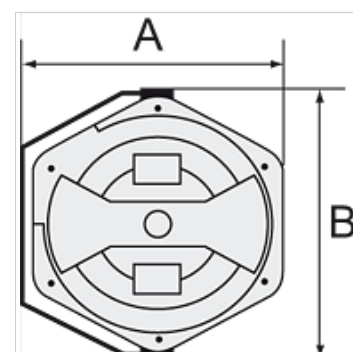

K-ELEKTRO-KABELAUFROLL POM

Electrical cable reels (POM) easy mounting on the wall or ceiling

HANSA FLEX

Karakteristike

| | |
|-------------------------|--|
| Kabel | PVC 3 x 1.5 mm ² |
| Jačina struje | Max. 16 A |
| Priključak | SchuKo plug |
| Potrošnja struje | Max. 1000 W (fully wound), max. 3500 W (fully unwound) |

Napomena

Drugi podatci na zahtjev.

Opis

Closed, rugged, impact-resistant housing made of POM. Includes a thermal circuit breaker. In case of overloading, a thermal overload protective circuit cuts off the electrical power supply automatically.

Artikli

| Naziv | A (mm) | B (mm) | Duljina (m) | Napon |
|----------------|-----------|-----------|----------------|-----------|
| K- 07 10 03 46 | 394,5 | 436,0 | 10 | max. 230V |
| K- 07 10 03 47 | 394,5 | 436,0 | 17 | max. 230V |