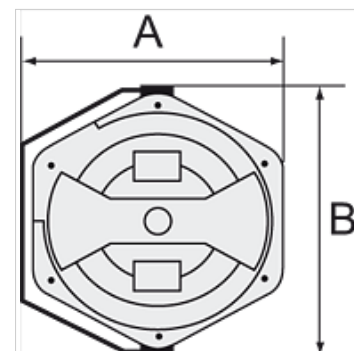

K-SCHL-AUFROLLER WASSER

Hose reels for water

HANSA FLEX

Karakteristike

Materijal crijeva	Braided PVC
Radni tlak	Max. 9 bar
Radna temperatura	+5 °C to +60 °C
Zakretni kut	300°

Napomena

Drugi podatci na zahtjev.

Opis

For easy mounting on the wall or ceiling. Closed, rugged, impact-resistant housing made of POM, supply/outlet R 1/4 male thread and lightweight, hard-wearing, braided PVC hose. Incl. 2 m feeder hose.

Artikl

Naziv	Dimenzije crijeva	A (mm)	B (mm)	Duljina crijeva (m)
K- 07 10 06 17	13 mm x 9,5 mm	394,5	436,0	14