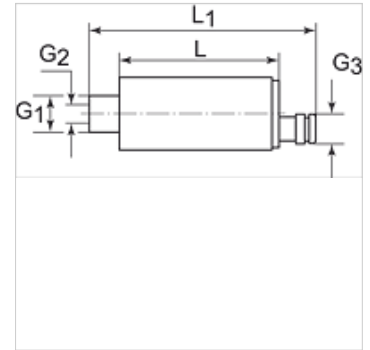

# K-VAKUUMSCHALTER

Vacuum switch

**HANSA FLEX**

## Karakteristike

Priključak za mjerni medij	G 1/8 male and M 5 female
Izlazni signal	Analogue: 1 to 5 V
Električni priključak	Male connector M8, four pin
Histereza	Adjustable: 3 to 25% of set value
Mediji	Non-aggressive gases. dry, oil-free air
Uklopna funkcija	PNP
Uklopni kapacitet	125 mA
Potrošnja struje	30 mA
Temperaturno područje	0 - 50 °C
Kućište	Polycarbonate

## Opis

Universal electronic vacuum switch for safety monitoring, optimisation of cycle times and regulation circuits. Its small size and low weight permit installation directly on the suction pad. <br>Switching point and hysteresis adjustable with a screw. Integrated LED for indication of the switching state.

## Artikli

Naziv	Vanjski navoj 1	Unutarnji navoj 2	Vanjski navoj 3	L (mm)	L1 (mm)	Mjerno područje	Napon
K- 07 45 01 58	G 1/8	M 5	M 8 x 1	44,0	62,0	-1 bis 0 bar	10.8 - 30 V DC