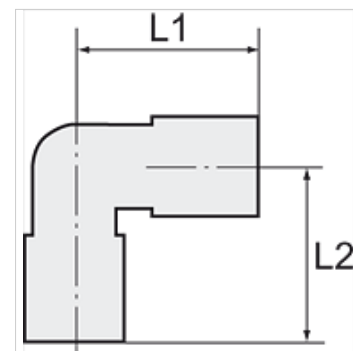

K-W90 AG-K ISO 7-1 2

Male elbows, conical male thread acc. to ISO 7-1

HANSA FLEX

Napomena

Drugi podatci na zahtjev.

Artikl

Naziv	Navoj	za crijevo	L1 (mm)	L2 (mm)	SW (veličina ključa)
K- 07 40 30 27	R 1/8	6 mm / 4 mm	25,0	16,0	9 mm
K- 07 40 30 28	R 1/8	8 mm / 6 mm	27,0	20,0	12 mm
K- 07 40 30 34	R 1/4	10 mm / 8 mm	36,0	28,0	14 mm