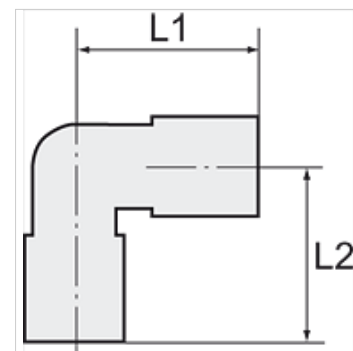

# K-W90 AG-K ISO 7-1 2

Male elbows, conical male thread acc. to ISO 7-1

**HANSA FLEX**

## Artikli

Naziv	Navoj	za crijevo	L1 (mm)	L2 (mm)	SW (veličina ključa)
K- 07 40 30 27	R 1/8	6 mm / 4 mm	25,0	16,0	9 mm
K- 07 40 30 28	R 1/8	8 mm / 6 mm	27,0	20,0	12 mm
K- 07 40 30 34	R 1/4	10 mm / 8 mm	36,0	28,0	14 mm