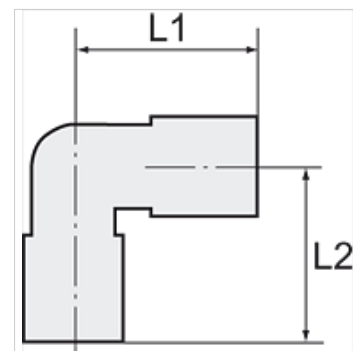

K-W90 AG-K ISO 7-1 2

Male elbows, conical male thread acc. to ISO 7-1

HANSA FLEX

Napomena

Drugi podatci na zahtjev.

Artikl

Naziv	Navoj	za crijevo	L1 (mm)	L2 (mm)	SW (veličina ključa)
K- 07 40 30 27	R 1/8	6 mm / 4 mm	25,0	16,0	9 mm
K- 07 40 30 28	R 1/8	8 mm / 6 mm	27,0	20,0	12 mm
K- 07 40 30 34	R 1/4	10 mm / 8 mm	36,0	28,0	14 mm