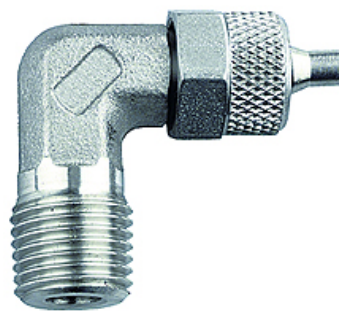

# K-W90 AG-K ISO 7-1 2

Male elbows, conical male thread acc. to ISO 7-1

**HANSA FLEX**

## Artikli

Naziv	Navoj	za crijevo	L1 (mm)	L2 (mm)	SW (veličina ključa)
K- 07 40 30 27	R 1/8	6 mm / 4 mm	25,0	16,0	9 mm
K- 07 40 30 28	R 1/8	8 mm / 6 mm	27,0	20,0	12 mm
K- 07 40 30 34	R 1/4	10 mm / 8 mm	36,0	28,0	14 mm