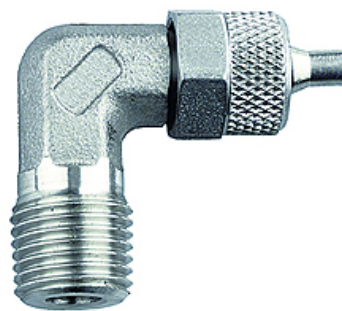

K-W90 AG-K ISO 7-1 2

Male elbows, conical male thread acc. to ISO 7-1

HANSA FLEX

Napomena

Drugi podatci na zahtjev.

Artikl

Naziv	Navoj	za crijevo	L1 (mm)	L2 (mm)	SW (veličina ključa)
K- 07 40 30 27	R 1/8	6 mm / 4 mm	25,0	16,0	9 mm
K- 07 40 30 28	R 1/8	8 mm / 6 mm	27,0	20,0	12 mm
K- 07 40 30 34	R 1/4	10 mm / 8 mm	36,0	28,0	14 mm