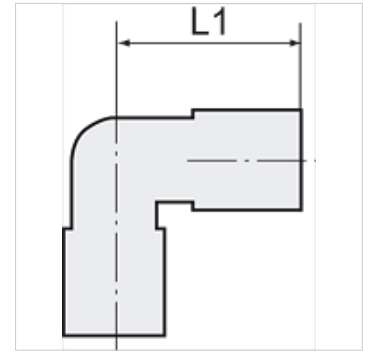

K-W90 VERSCHR HL

Union elbows, pipe connection on both sides

HANSA FLEX

Karakteristike

Područje tlaka Max. 60 bar

Temperatura Max. 150 °C

Materijal poniklani mjed

Napomena

Drugi podatci na zahtjev.

Artikl

Naziv	Vanjski Ø cijevi	L1 (mm)	SW (veličina ključa)	SW1 (mm)
K- 07 40 20 48	4 mm	21,0	9 mm	10
K- 07 40 20 52	12 mm	34,5	15 mm	22
K- 07 40 20 50	8 mm	24,0	11 mm	14
K- 07 40 20 51	10 mm	32,0	13 mm	19
K- 07 40 20 54	18 mm	44,0	22 mm	32
K- 07 40 20 53	15 mm	38,0	17 mm	27
K- 07 40 20 49	6 mm	23,0	9 mm	12