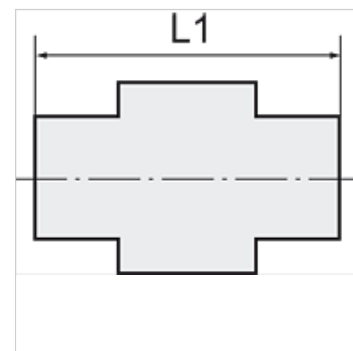

K-XVM ZYL 1

Male connectors, parallel male thread

HANSA FLEX

Napomena

Drugi podatci na zahtjev.

Artikl

Naziv	Navoj	za crijevo	L1 (mm)	SW (veličina ključa)
K- 07 40 30 03	M 5	5 mm / 3 mm	20,0	8 mm
K- 07 40 30 04	G 1/8	6 mm / 4 mm	27,0	14 mm
K- 07 40 30 05	G 1/8	8 mm / 6 mm	29,0	14 mm
K- 07 40 30 06	G 1/4	6 mm / 4 mm	29,0	17 mm
K- 07 40 30 07	G 1/4	8 mm / 6 mm	31,0	17 mm
K- 07 40 30 08	G 1/4	10 mm / 8 mm	33,0	17 mm
K- 07 40 30 09	G 3/8	8 mm / 6 mm	33,0	19 mm
K- 07 40 30 10	G 3/8	10 mm / 8 mm	35,0	19 mm
K- 07 40 30 11	G 3/8	12 mm / 9 mm	35,0	19 mm
K- 07 40 30 12	G 1/2	10 mm / 8 mm	36,0	24 mm
K- 07 40 30 13	G 1/2	12 mm / 9 mm	36,0	24 mm